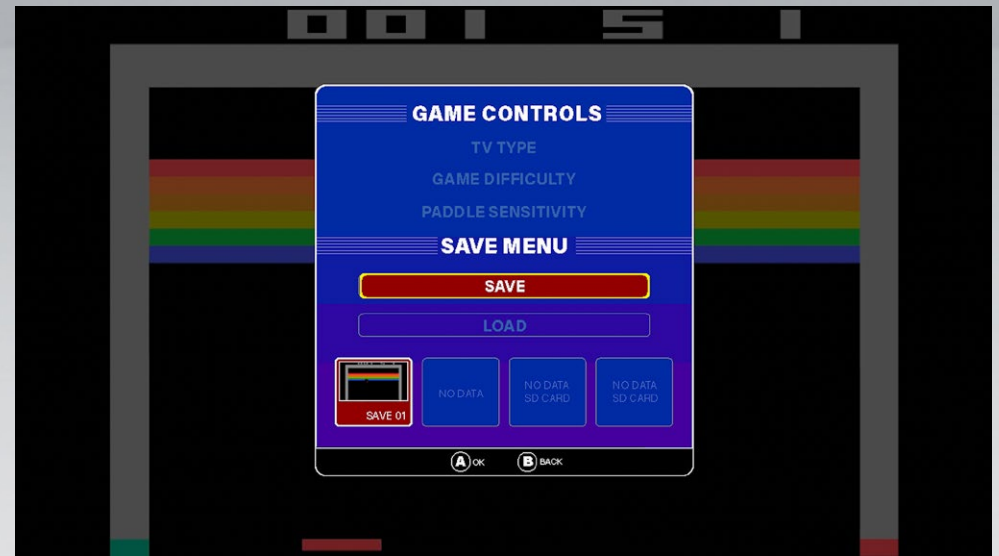

ATARI 5200

ATARI 7800

ATARI ARCADE

BONUS GAMES

**PLAY THESE LEGENDARY ATARI® GAMES**

- Air-Sea Battle
- Adventure
- Asteroids
- Boxing
- Breakout
- Canyon Bomber
- Centipede
- Circus Atari
- Combat
- Crystal Castles
- Dark Chambers
- Demons to Diamonds
- Dodge 'Em
- Drag Race
- Fast Eddie
- Frog Pond
- Gravitar
- Haunted House
- Human Cannonball
- I, Robot
- Lunar Lander
- Major Havoc
- Maze Craze
- Millipede
- Miniature Golf
- Missile Command
- Night Driver
- Off the Wall
- Orbit
- Outlaw
- Quadrun
- RealSports Baseball
- RealSports Basketball
- RealSports Football
- Roadrunner
- Sky Diver
- Solaris
- Space War
- Super Breakout
- Surround
- Swordquest: Earthworld
- Swordquest: Fireworld
- Swordquest: Waterworld
- Star Raiders
- Steeplechase
- Tempest
- Video Olympics
- Video Pinball
- Warlords
- Wizard

**And many more**

ITEM#: DGUNL-7012

Intuitive user interface

Game overview pages

Settings menu

In-game save options

ITEM#: DGUNL-7012

Ergonomic design

Paddle control

USB-C Port

Dynamic RGB  
LED lights

Powered by  
4 AA batteries

ITEM#: DGUNL-7012

USB-C port

HDMI port

Micro SD  
card slot