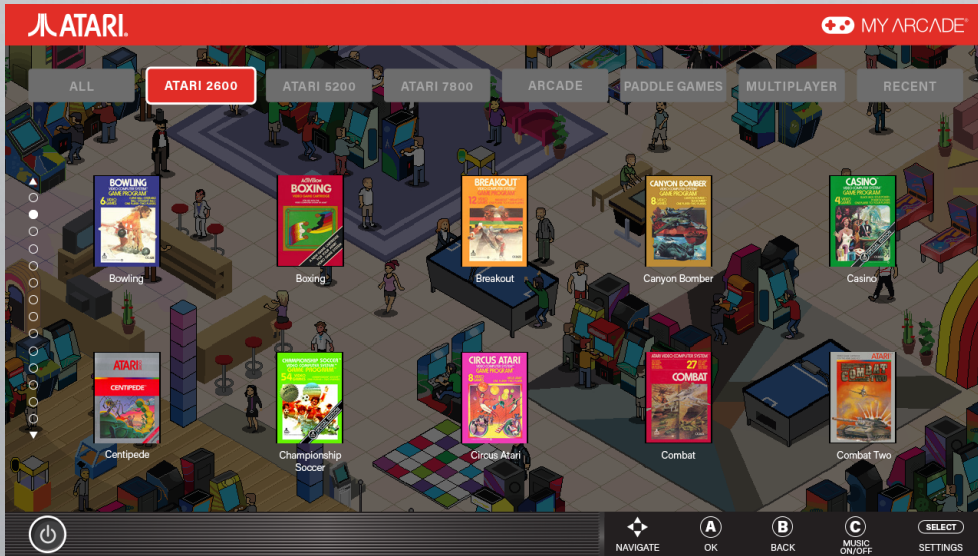

ATARI 5200

ATARI 7800

ATARI ARCADE

BONUS GAMES

**PLAY THESE LEGENDARY ATARI® GAMES**

- Air-Sea Battle
- Adventure
- Asteroids
- Boxing
- Breakout
- Canyon Bomber
- Centipede
- Circus Atari
- Combat
- Crystal Castles
- Dark Chambers
- Demons to Diamonds
- Dodge 'Em
- Drag Race
- Fast Eddie
- Frog Pond
- Gravitar
- Haunted House
- Human Cannonball
- I, Robot
- Lunar Lander
- Major Havoc
- Maze Craze
- Millipede
- Miniature Golf
- Missile Command
- Night Driver
- Off the Wall
- Orbit
- Outlaw
- Quadrun
- RealSports Baseball
- RealSports Basketball
- RealSports Football
- Roadrunner
- Sky Diver
- Solaris
- Space War
- Super Breakout
- Surround
- Swordquest: Earthworld
- Swordquest: Fireworld
- Swordquest: Waterworld
- Star Raiders
- Steeplechase
- Tempest
- Video Olympics
- Video Pinball
- Warlords
- Wizard

**And many more**

ITEM#: DGUNL-7012

Intuitive user interface

Game overview pages

Settings menu

In-game save options

ITEM#: DGUNL-7012

Ergonomic design

Paddle control

USB-C Port

Dynamic RGB  
LED lights

Powered by  
4 AA batteries

ITEM#: DGUNL-7012

USB-C port

HDMI port

Micro SD  
card slot