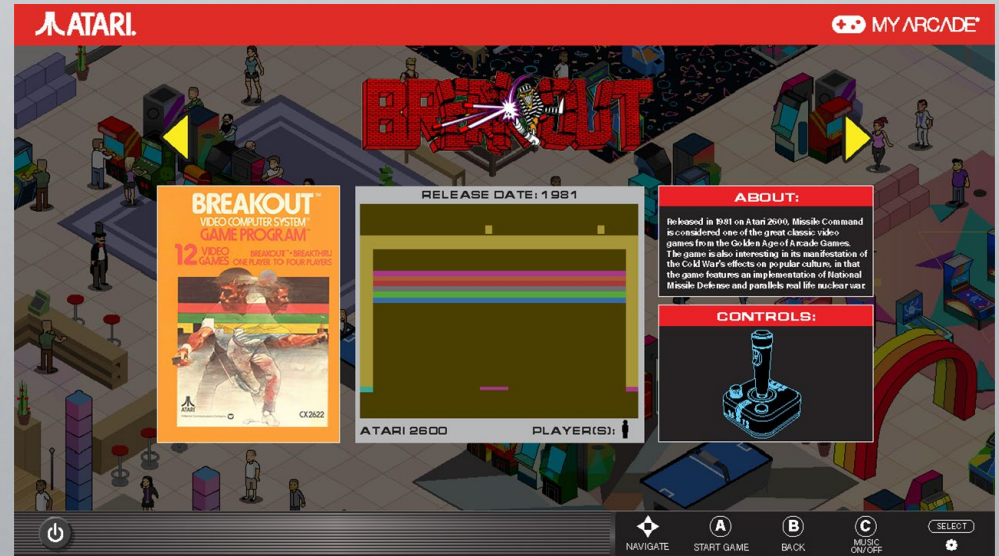

ATARI 5200

ATARI 7800

ATARI ARCADE

BONUS GAMES

**PLAY THESE LEGENDARY ATARI® GAMES**

- Air-Sea Battle
- Adventure
- Asteroids
- Boxing
- Breakout
- Canyon Bomber
- Centipede
- Circus Atari
- Combat
- Crystal Castles
- Dark Chambers
- Demons to Diamonds
- Dodge 'Em
- Drag Race
- Fast Eddie
- Frog Pond
- Gravitar
- Haunted House
- Human Cannonball
- I, Robot
- Lunar Lander
- Major Havoc
- Maze Craze
- Millipede
- Miniature Golf
- Missile Command
- Night Driver
- Off the Wall
- Orbit
- Outlaw
- Quadrun
- RealSports Baseball
- RealSports Basketball
- RealSports Football
- Roadrunner
- Sky Diver
- Solaris
- Space War
- Super Breakout
- Surround
- Swordquest: Earthworld
- Swordquest: Fireworld
- Swordquest: Waterworld
- Star Raiders
- Steeplechase
- Tempest
- Video Olympics
- Video Pinball
- Warlords
- Wizard

**And many more**

ITEM#: DGUNL-7012

Intuitive user interface

Game overview pages

Settings menu

In-game save options

ITEM#: DGUNL-7012

Ergonomic design

Paddle control

USB-C Port

Dynamic RGB  
LED lights

Powered by  
4 AA batteries

ITEM#: DGUNL-7012

USB-C port

HDMI port

Micro SD  
card slot