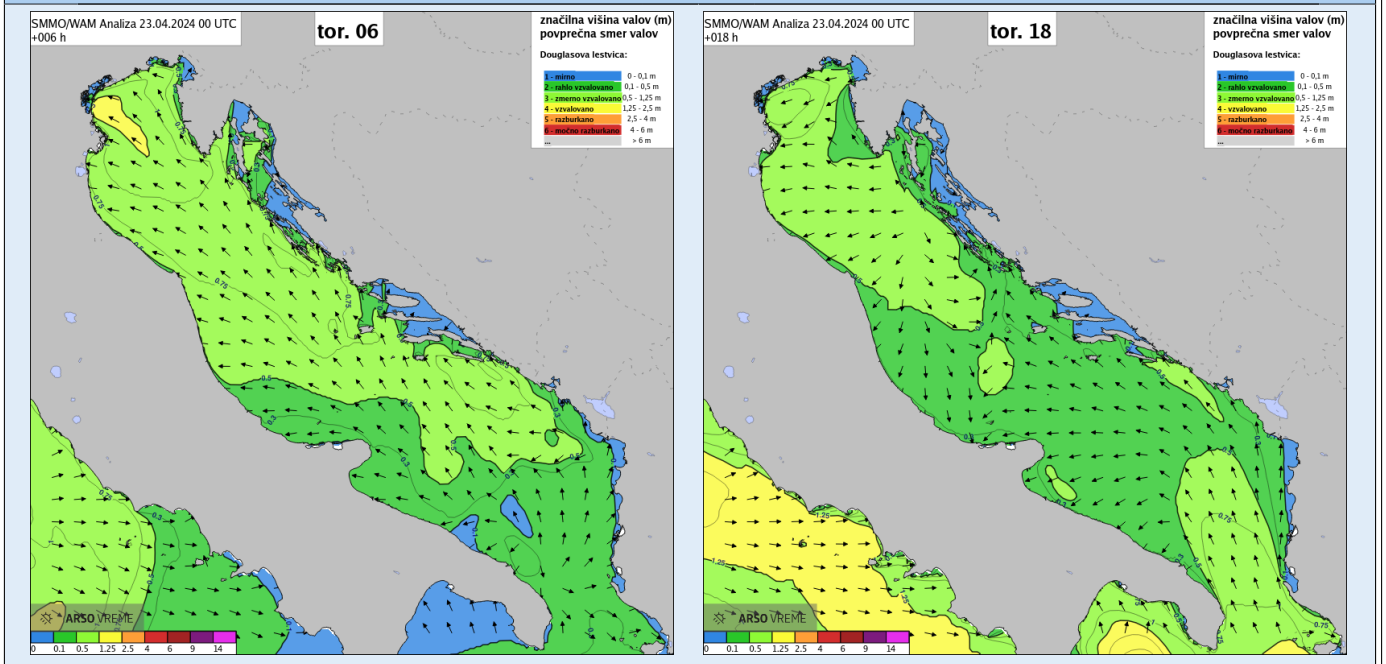

# Slovenian Coastal Region

Valid for:

Issued: 23.04.2024 06:12

Tu, 23.04.2024

## WIND

## Direction and Wave Height [m] of WAVES in ADRIATIC