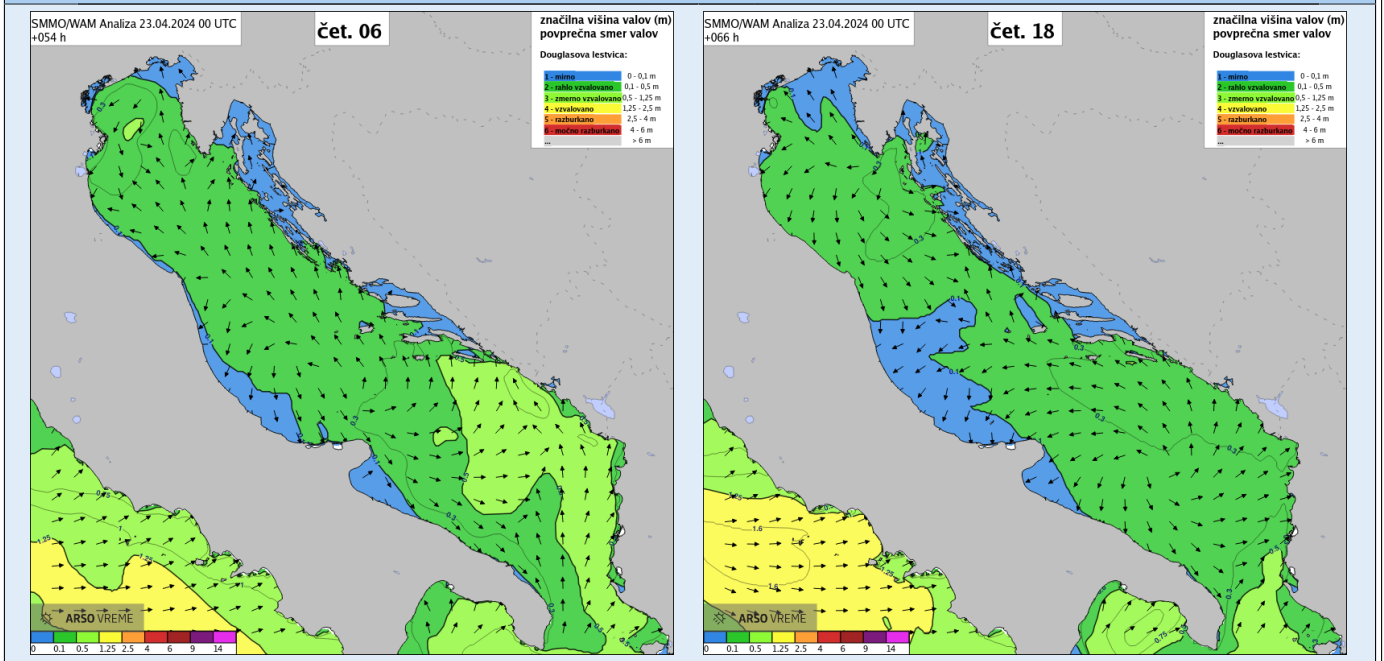

Direction and Wave Height [m] of WAVES in ADRIATIC

ARSO meteo

Disclaimer of Liability: Published information is prepared with considerable care through the use of available knowledge, methodologies and technologies... Nevertheless, the accuracy, reliability and completeness of information can not be fully ensured on these websites. More at: <https://meteo.arso.gov.si/met/en/about/>

meteo.arso.gov.si

tel.: 090 71 30

Note: Forecaster on duty may not be accessible during occupancy with operational work.