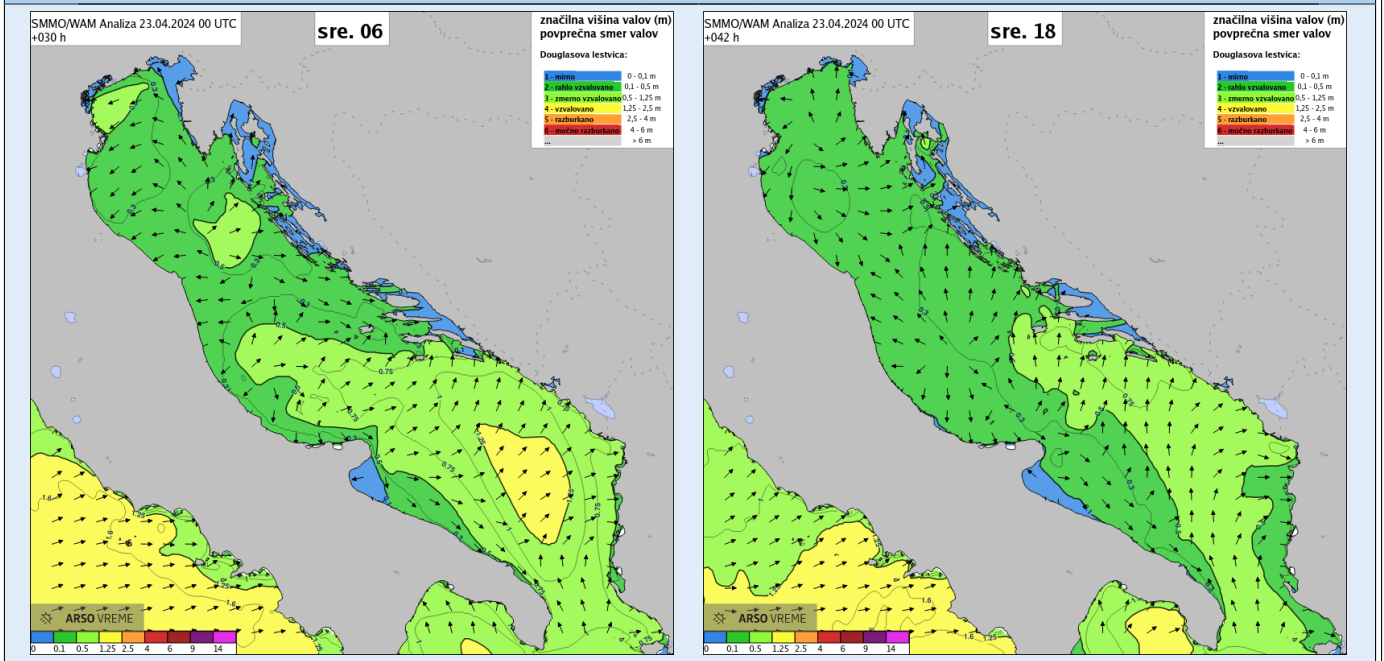

Direction and Wave Height [m] of WAVES in ADRIATIC

ARSO meteo

Disclaimer of Liability: Published information is prepared with considerable care through the use of available knowledge, methodologies and technologies... Nevertheless, the accuracy, reliability and completeness of information can not be fully ensured on these websites. More at: <https://meteo.arso.gov.si/met/en/about/>

meteo.arso.gov.si

tel.: 090 71 30

Note: Forecaster on duty may not be accessible during occupancy with operational work.