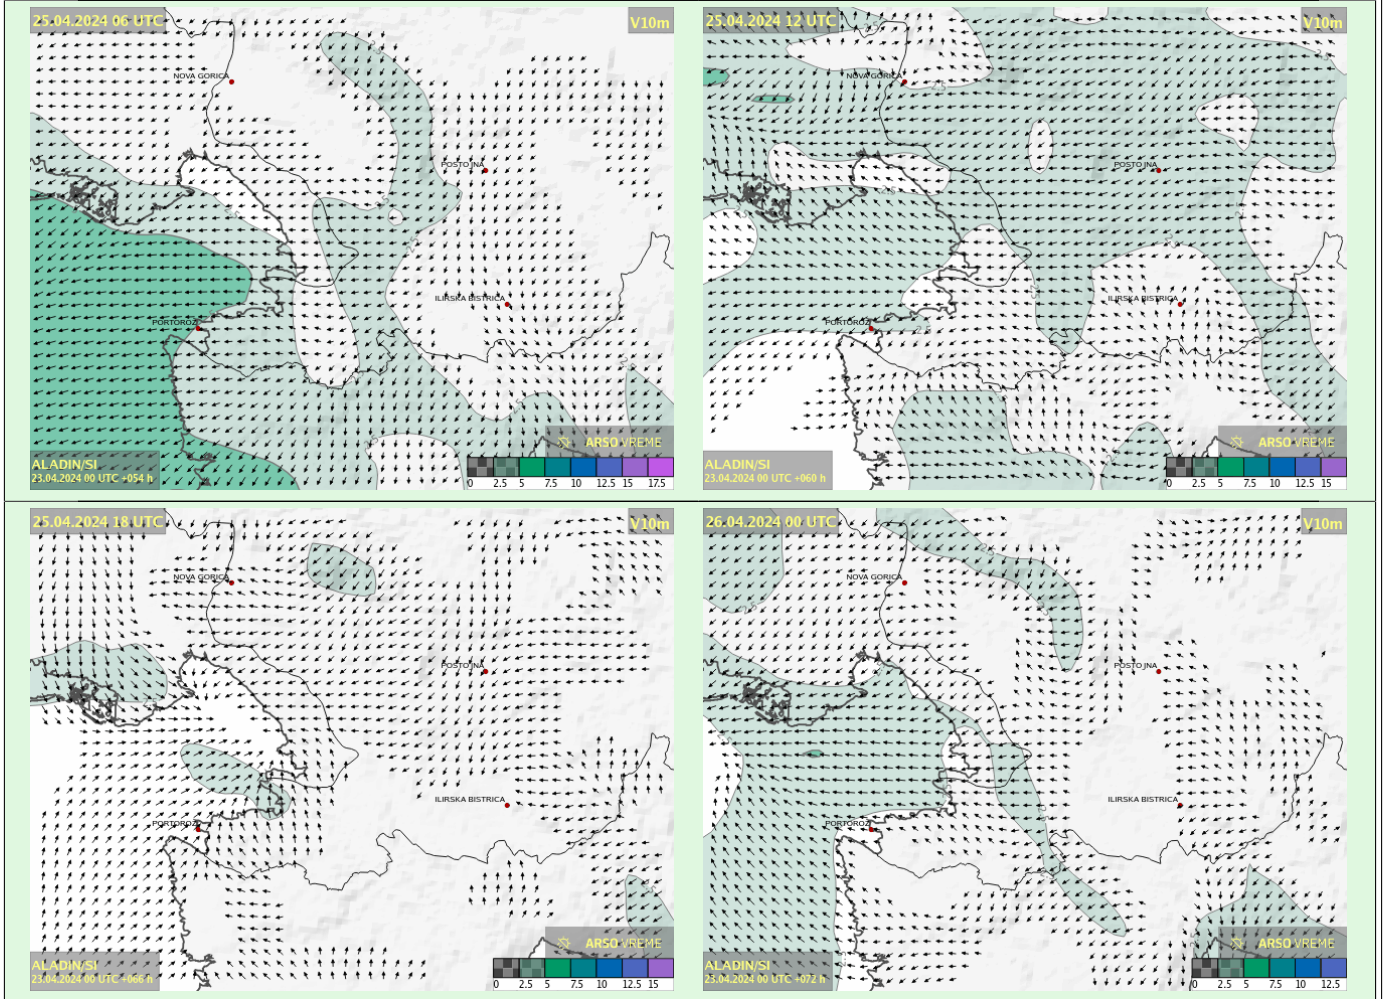

Weather forecast for

Slovenian Coastal Region

Valid for:

Issued: 23.04.2024 06:12

Th, 25.04.2024

WIND