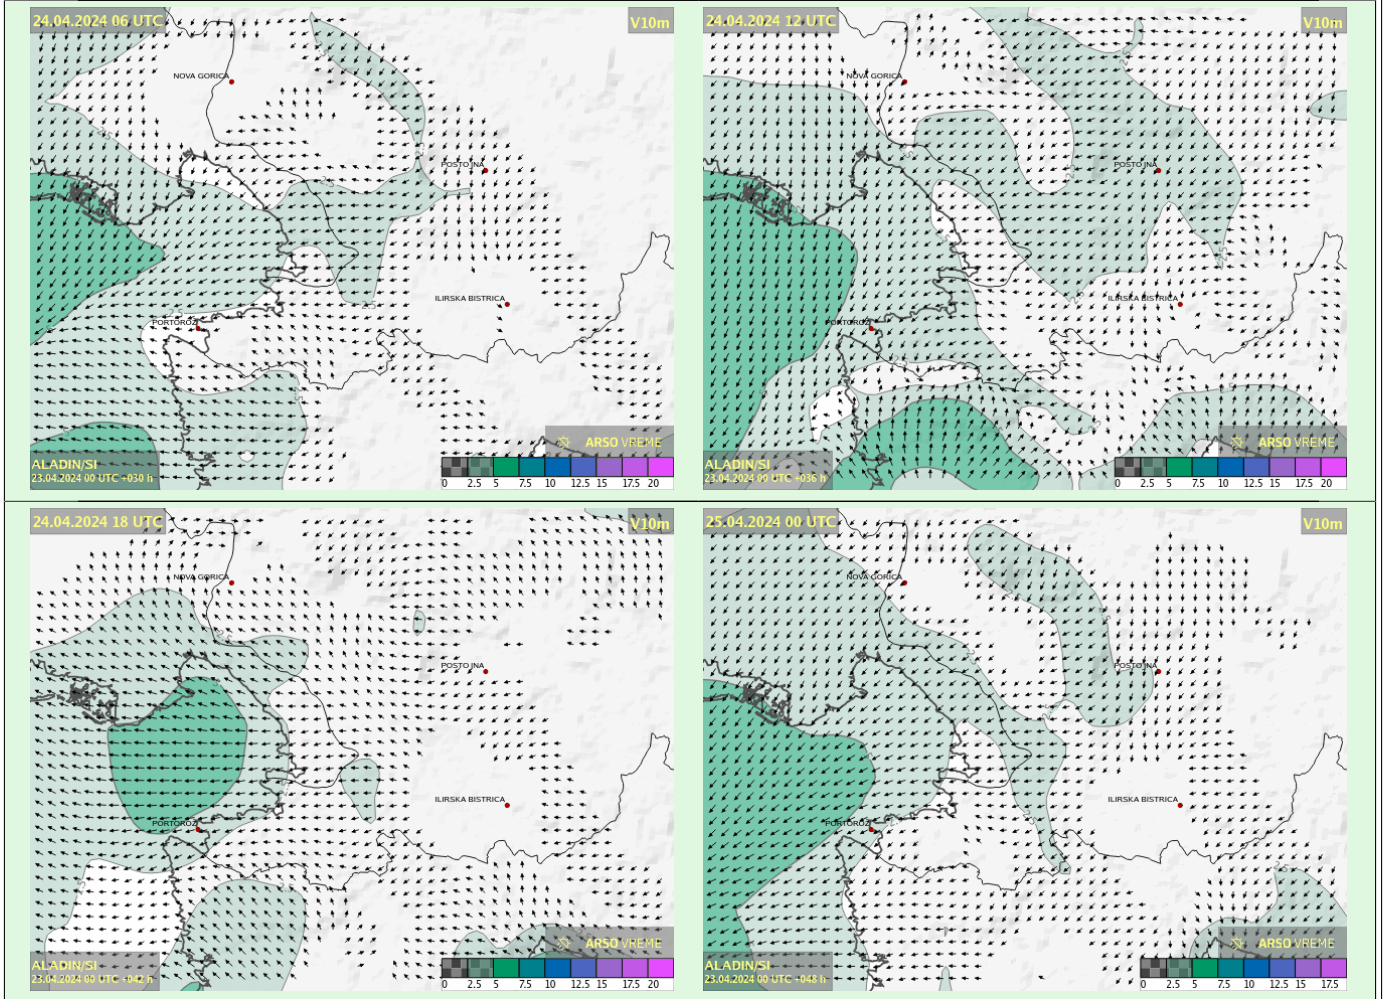

Weather forecast for

Slovenian Coastal Region

Valid for:

Issued: 23.04.2024 06:12

We, 24.04.2024

WIND