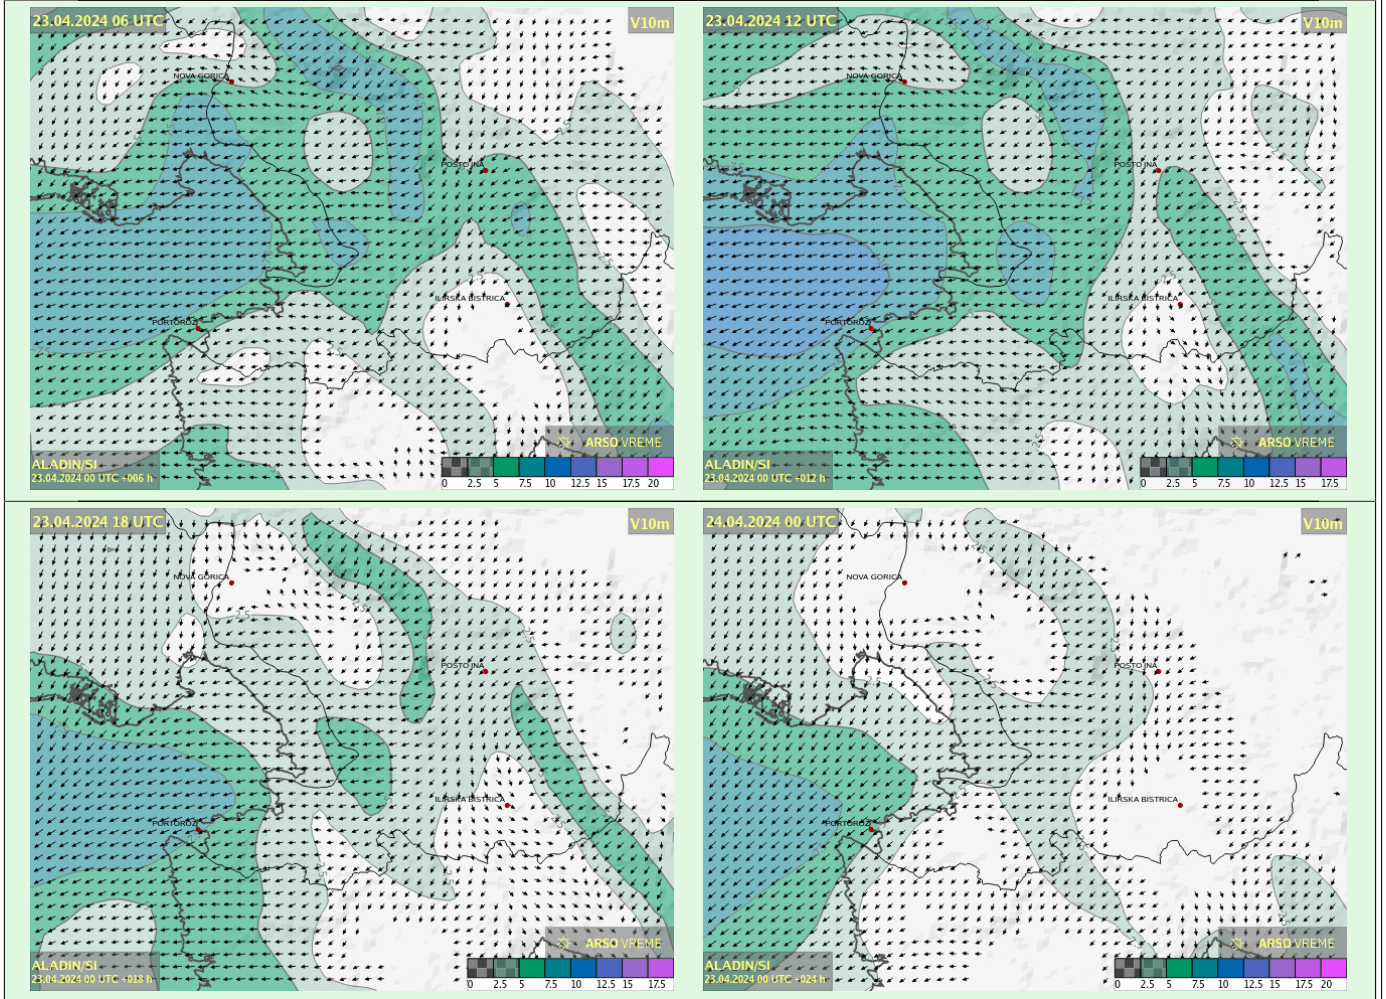

# Weather forecast for

# Slovenian Coastal Region

Valid for:

Issued: 23.04.2024 06:12

Tu, 23.04.2024

## Direction and Wave Height [m] of WAVES in ADRIATIC