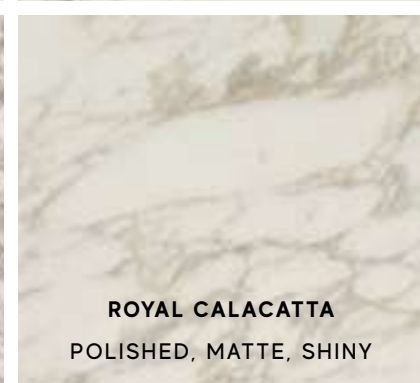

BIANCO DOLOMITE
POLISHED, MATTE, SHINY

CALACATTA DELICATO
POLISHED, MATTE, SILK, SHINY

CALACATTA PRESTIGIO
POLISHED, MATTE, SILK, SHINY

CALACATTA IMPERIALE
POLISHED, MATTE, SILK, SHINY

CHAMPAGNE ONYX
POLISHED, MATTE, SHINY

STATUARIO SUPREMO
POLISHED, MATTE, SILK, SHINY

STATUARIO SELECT
POLISHED, MATTE, TEXTURED, SHINY

ROYAL CALACATTA
POLISHED, MATTE, SHINY

CREMO DELICATO
POLISHED, MATTE, TEXTURED, SHINY

BIANCO FANTASTICO
POLISHED, MATTE, SHINY