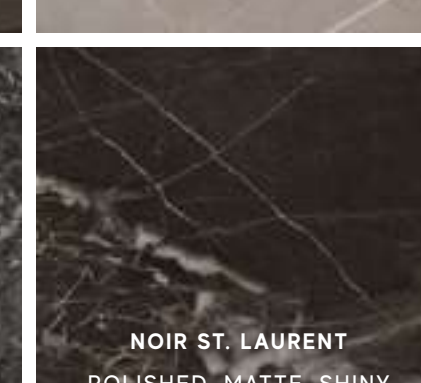

BARDIGLIO GREY
POLISHED, MATTE, SHINY

TRAVERTINO SILVER
POLISHED, MATTE, SHINY

GREY FLEURY
POLISHED, MATTE, TEXTURED, SHINY

GREY STONE
POLISHED, MATTE

GRIGIO INTENSO
POLISHED, MATTE, SHINY

NOIR ST. LAURENT
POLISHED, MATTE, SHINY