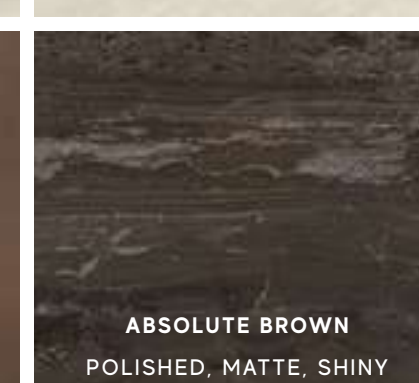

IMPERIAL WHITE
POLISHED, MATTE, SHINY