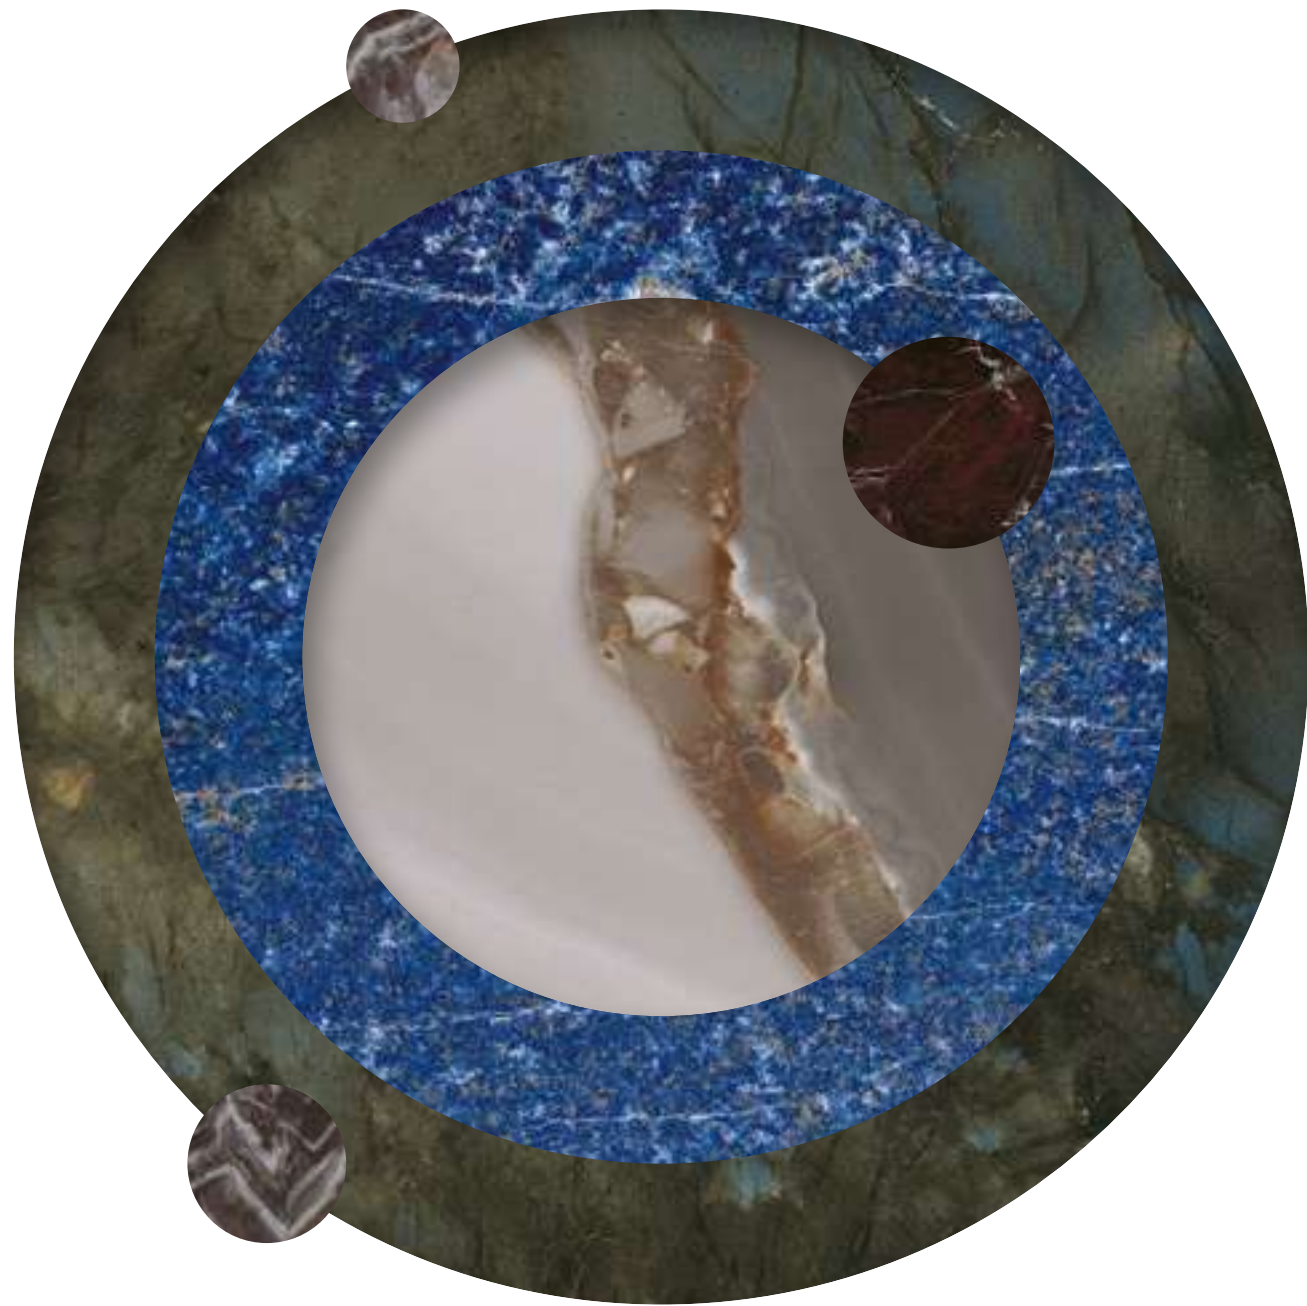

Precious

Inspiration