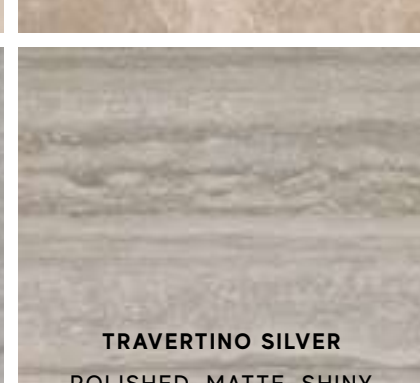

GRIS CLAIR
SHINY (ONLY WALL)

TRAVERTINO SILVER
POLISHED, MATTE, SHINY