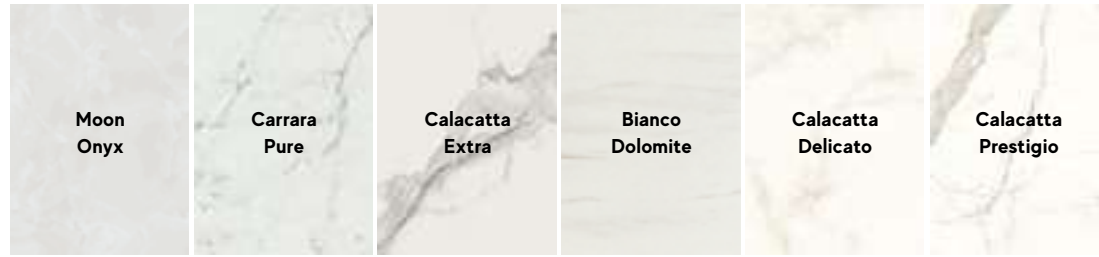

White

RANGE SUMMARY ^{(1) (5)}

PORCELAIN TILES

160x320 cm 63"x126"	± 6 mm			Polished Matte	Polished		Polished ⁽⁴⁾
120x278 cm 47 1/4"x109 1/2"	± 6 mm		Polished Matte	Polished ^{*(2) (4)} Matte	Polished Matte	Polished	Polished ^{*(4)} Silk ⁽⁴⁾
120x240 cm 47 1/4"x94 1/2"	± 9 mm		Polished	Polished	Polished	Polished	Polished
160x160 cm 63"x63"	± 6 mm			Polished Matte	Polished		Polished
120x120 cm 47 1/4"x47 1/4"	± 9 mm		Polished Matte	Polished Matte	Polished Matte	Polished Matte	Polished Matte
60x120 cm 23 5/8"x47 1/4"	± 9 mm		Polished Matte	Polished Matte	Polished Matte	Polished Matte	Polished Matte
75x150 cm 29 1/2"x59"	± 9 mm		Polished	Polished Matte	Polished	Polished Silk	Polished Silk
75x75 cm 29 1/2"x29 1/2"	± 9 mm	Polished Matte	Polished	Polished Matte	Polished	Polished Silk	Polished Silk
37,5x75 cm 14 3/4"x29 1/2"	± 9 mm					Polished	Polished
45x90 cm 17 3/4"x35 3/8"	± 9 mm	Polished Matte	Polished Matte	Polished Matte	Polished Matte		
60x60 cm 23 5/8"x23 5/8"	± 9 mm	Polished Matte	Polished Matte	Polished Matte	Polished Matte	Polished | Silk Matte Soft Touch	Polished | Silk Matte Soft Touch
30x60 cm 11 3/4"x23 5/8"	± 9 mm	Polished Matte	Polished Matte	Polished Matte	Polished Matte	Silk	Silk

						Polished ⁽⁴⁾						Polished					
						Polished ⁽⁴⁾						Polished ^{*(4)} Silk ⁽⁴⁾	Polished	Polished	Polished Matte	Polished Matte	
						Polished						Polished	Polished	Polished	Polished		
												Polished					
						Polished Matte						Polished Matte	Polished	Polished	Polished Matte	Polished Matte	Polished
						Polished Matte						Polished Matte	Polished	Polished	Polished Matte	Polished Matte	
						Polished [*] Silk	Polished					Polished [*] Silk	Polished [*]	Polished	Polished	Polished Matte	Polished
						Polished Silk	Polished Matte					Polished Silk	Polished	Polished	Polished	Polished Matte	Polished
						Polished						Polished				Polished Matte	
							Polished Matte					Polished Matte	Polished	Polished	Polished Matte		Polished
						Polished | Silk Matte Soft Touch	Polished Matte					Polished | Silk Matte Soft Touch	Polished Matte	Polished Matte	Polished Matte	Polished Matte	Polished Matte
						Silk	Polished Matte					Silk	Polished Matte | Textured	Polished Matte	Polished Matte | Textured		Polished Matte

WALL TILES

50x120 cm 19 5/8"x47 1/4"	± 8,5 mm		Shiny	Shiny	Shiny	Silk	Silk
40x80 cm 15 5/8"x31 1/2"	± 8,5 mm		Shiny	Shiny	Shiny	Shiny	Shiny
30,5x91,5 cm 12"x36"	± 8,5 mm	Shiny		Shiny			
30,5x56 cm 12"x22"	± 8,5 mm	Shiny		Shiny			
8x31,5 cm 3 1/8"x12 1/2"	± 8,5 mm		Shiny	Shiny			

						Silk		Silk	Shiny	Shiny	Shiny	Shiny	Shiny
						Shiny	Shiny	Shiny	Shiny	Shiny	Shiny		Shiny
							Shiny				Shiny		
							Shiny						
									Shiny				

SLABS FOR FURNITURE

162x324 cm 63 3/4"x127 1/2" > Non rectified	± 6 mm			Polished [*] | Silk [*]			
	± 12 mm		Silk	Polished [*] | Silk [*]	Polished	Silk	Silk [*]
	± 20 mm			Polished | Silk			

						Silk [*]							
						Polished [*] | Satin | Silk [*]			Satin [*] | Silk	Polished [*]	Polished [*]		
						Polished [■] | Silk [■]			Polished [■] | Silk [■]				

■ Natura-vein tech
* Also available in bookmatch ⁽³⁾
For notes (1 - 2 - 3 - 4 - 5) see page 243.

INDEX

OVERVIEW

PRODUCT FINDER

PRODUCT RANGE

IMAGE GALLERY

RANGE SUMMARY

WHITE INSPIRATION
BEIGE & BROWN INSPIRATION
GREY & BLACK INSPIRATION
PRECIOUS INSPIRATION

TECHNICAL SPECIFICATIONS