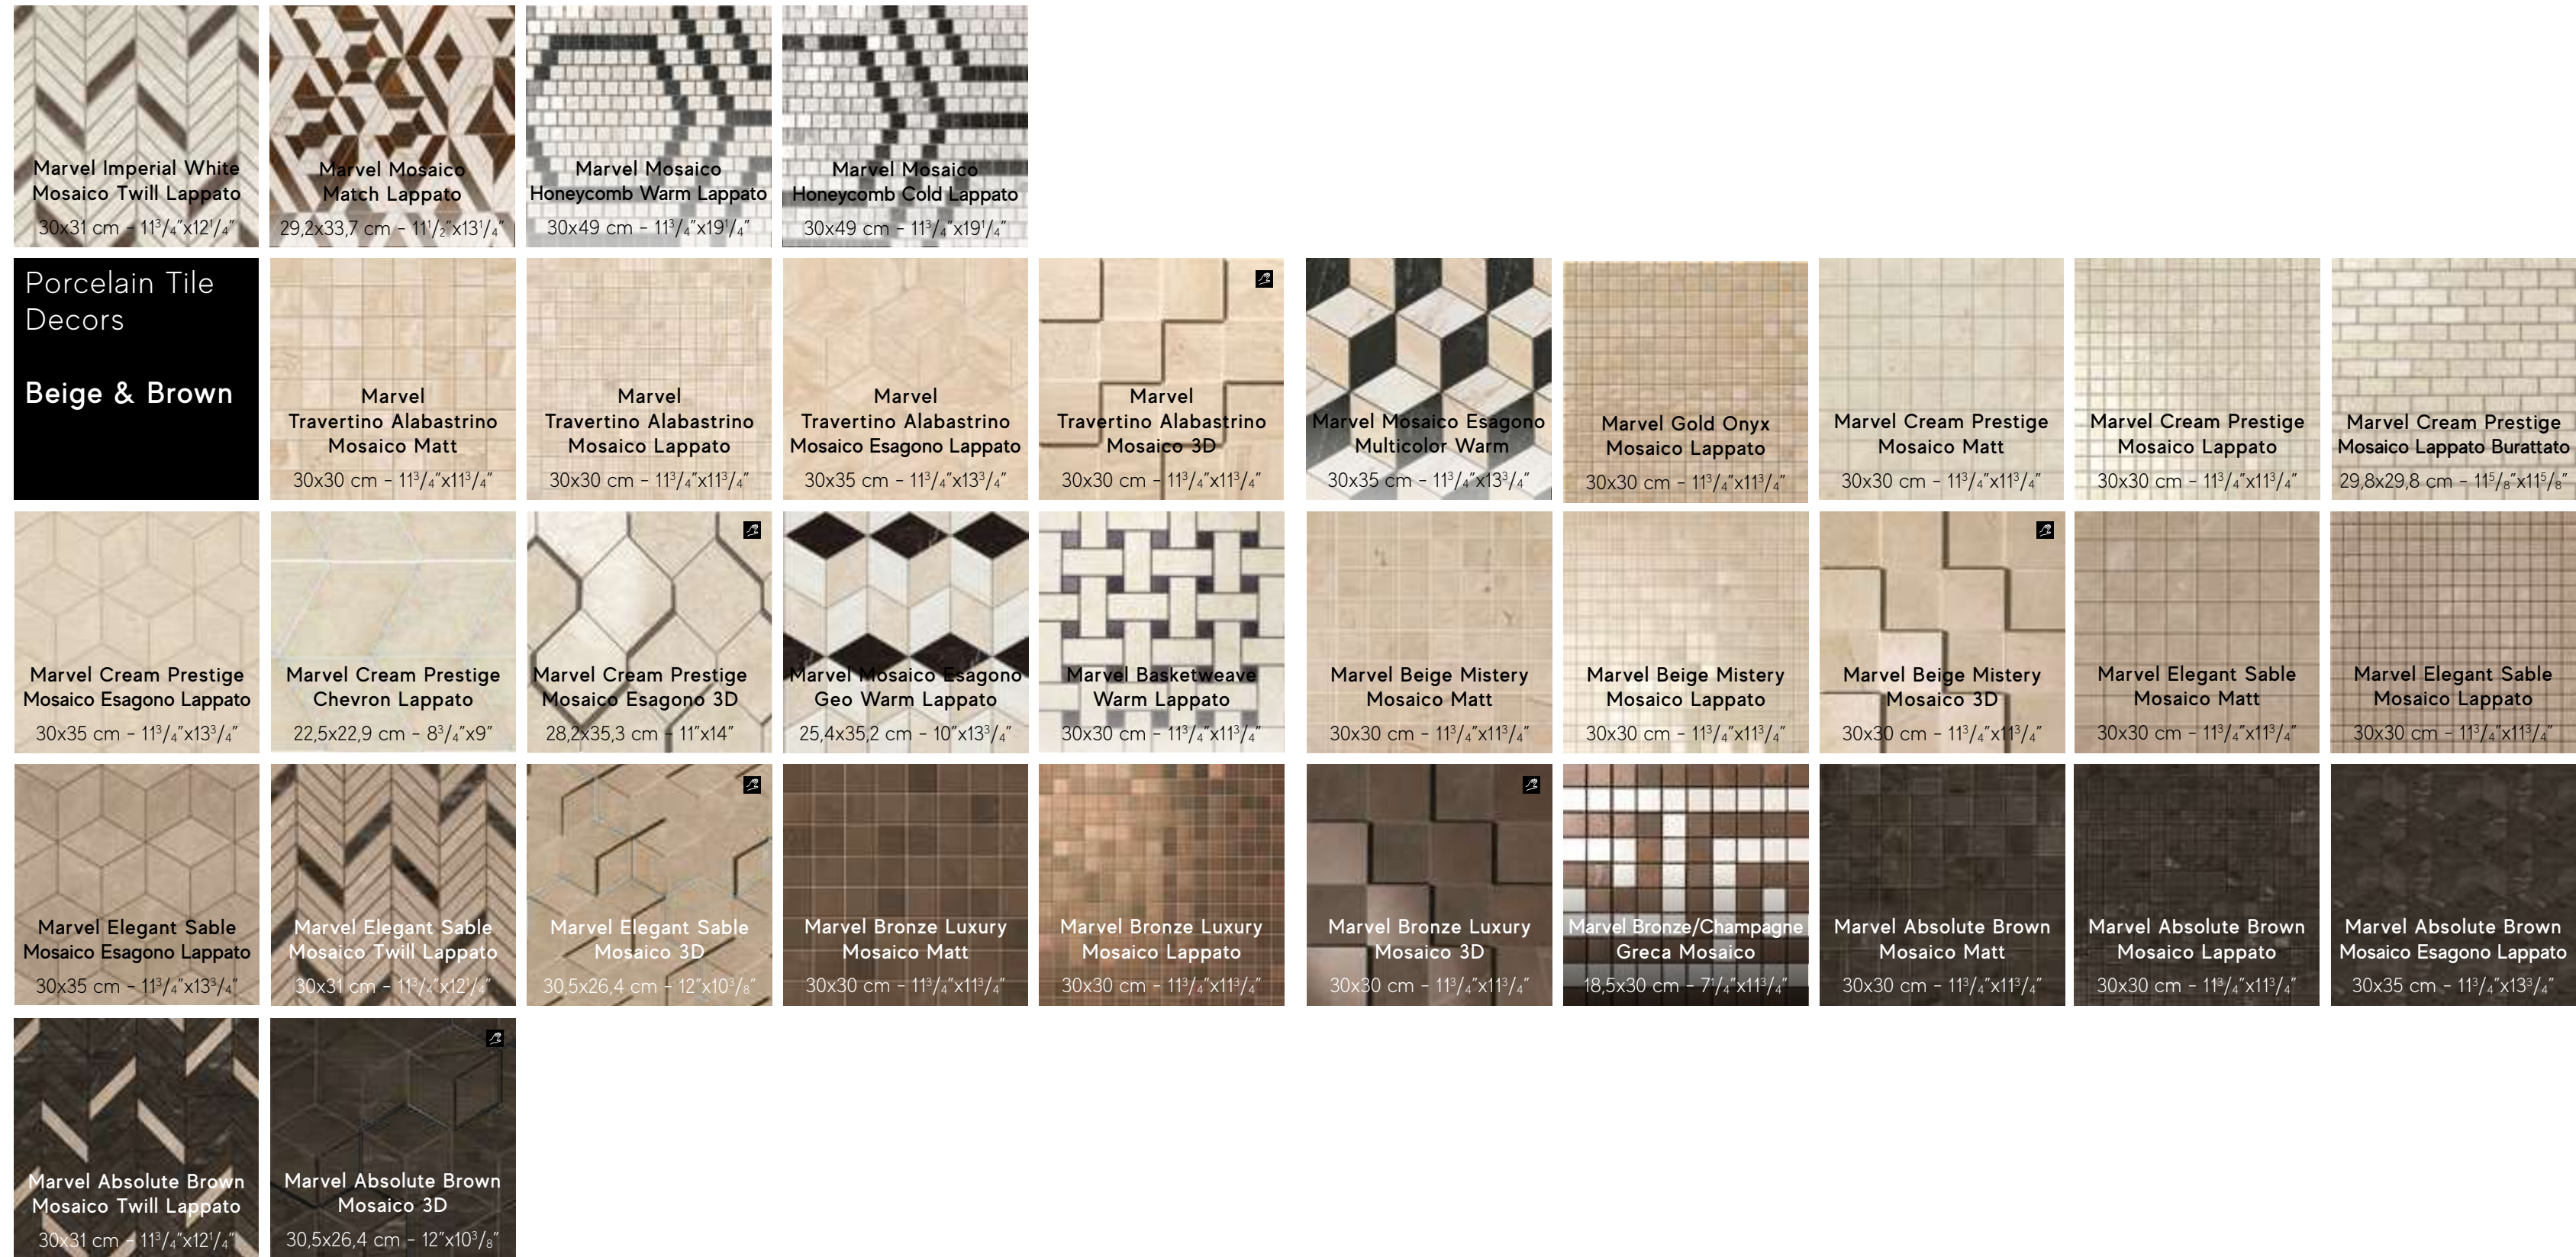

INDEX

OVERVIEW

PRODUCT FINDER

- PORCELAIN & WALL TILES
- PORCELAIN TILE DECORS
- WALL TILE DECORS
- DECORS SUMMARY

PRODUCT RANGE

IMAGE GALLERY

RANGE SUMMARY

TECHNICAL SPECIFICATIONS