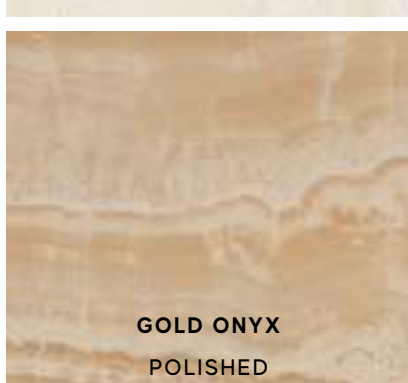

BIANCO DOLOMITE
POLISHED, MATTE, SHINY

CALACATTA DELICATO
POLISHED, MATTE, SILK, SHINY

CALACATTA PRESTIGIO
POLISHED, MATTE, SILK, SHINY

CALACATTA IMPERIALE
POLISHED, MATTE, SILK, SHINY

CHAMPAGNE ONYX
POLISHED, MATTE, SHINY

STATUARIO SUPREMO
POLISHED, MATTE, SILK, SHINY

STATUARIO SELECT
POLISHED, MATTE, TEXTURED, SHINY

ROYAL CALACATTA
POLISHED, MATTE, SHINY

CREMO DELICATO
POLISHED, MATTE, TEXTURED, SHINY

BIANCO FANTASTICO
POLISHED, MATTE, SHINY

IMPERIAL WHITE
POLISHED, MATTE, SHINY

TRAVERTINO ALABASTRINO
POLISHED, MATTE, SHINY

GOLD ONYX
POLISHED

CREAM PRESTIGE
POLISHED, MATTE, SHINY

BEIGE MYSTERY
POLISHED, MATTE, SHINY

GRIS CLAIR
SHINY (ONLY WALL)