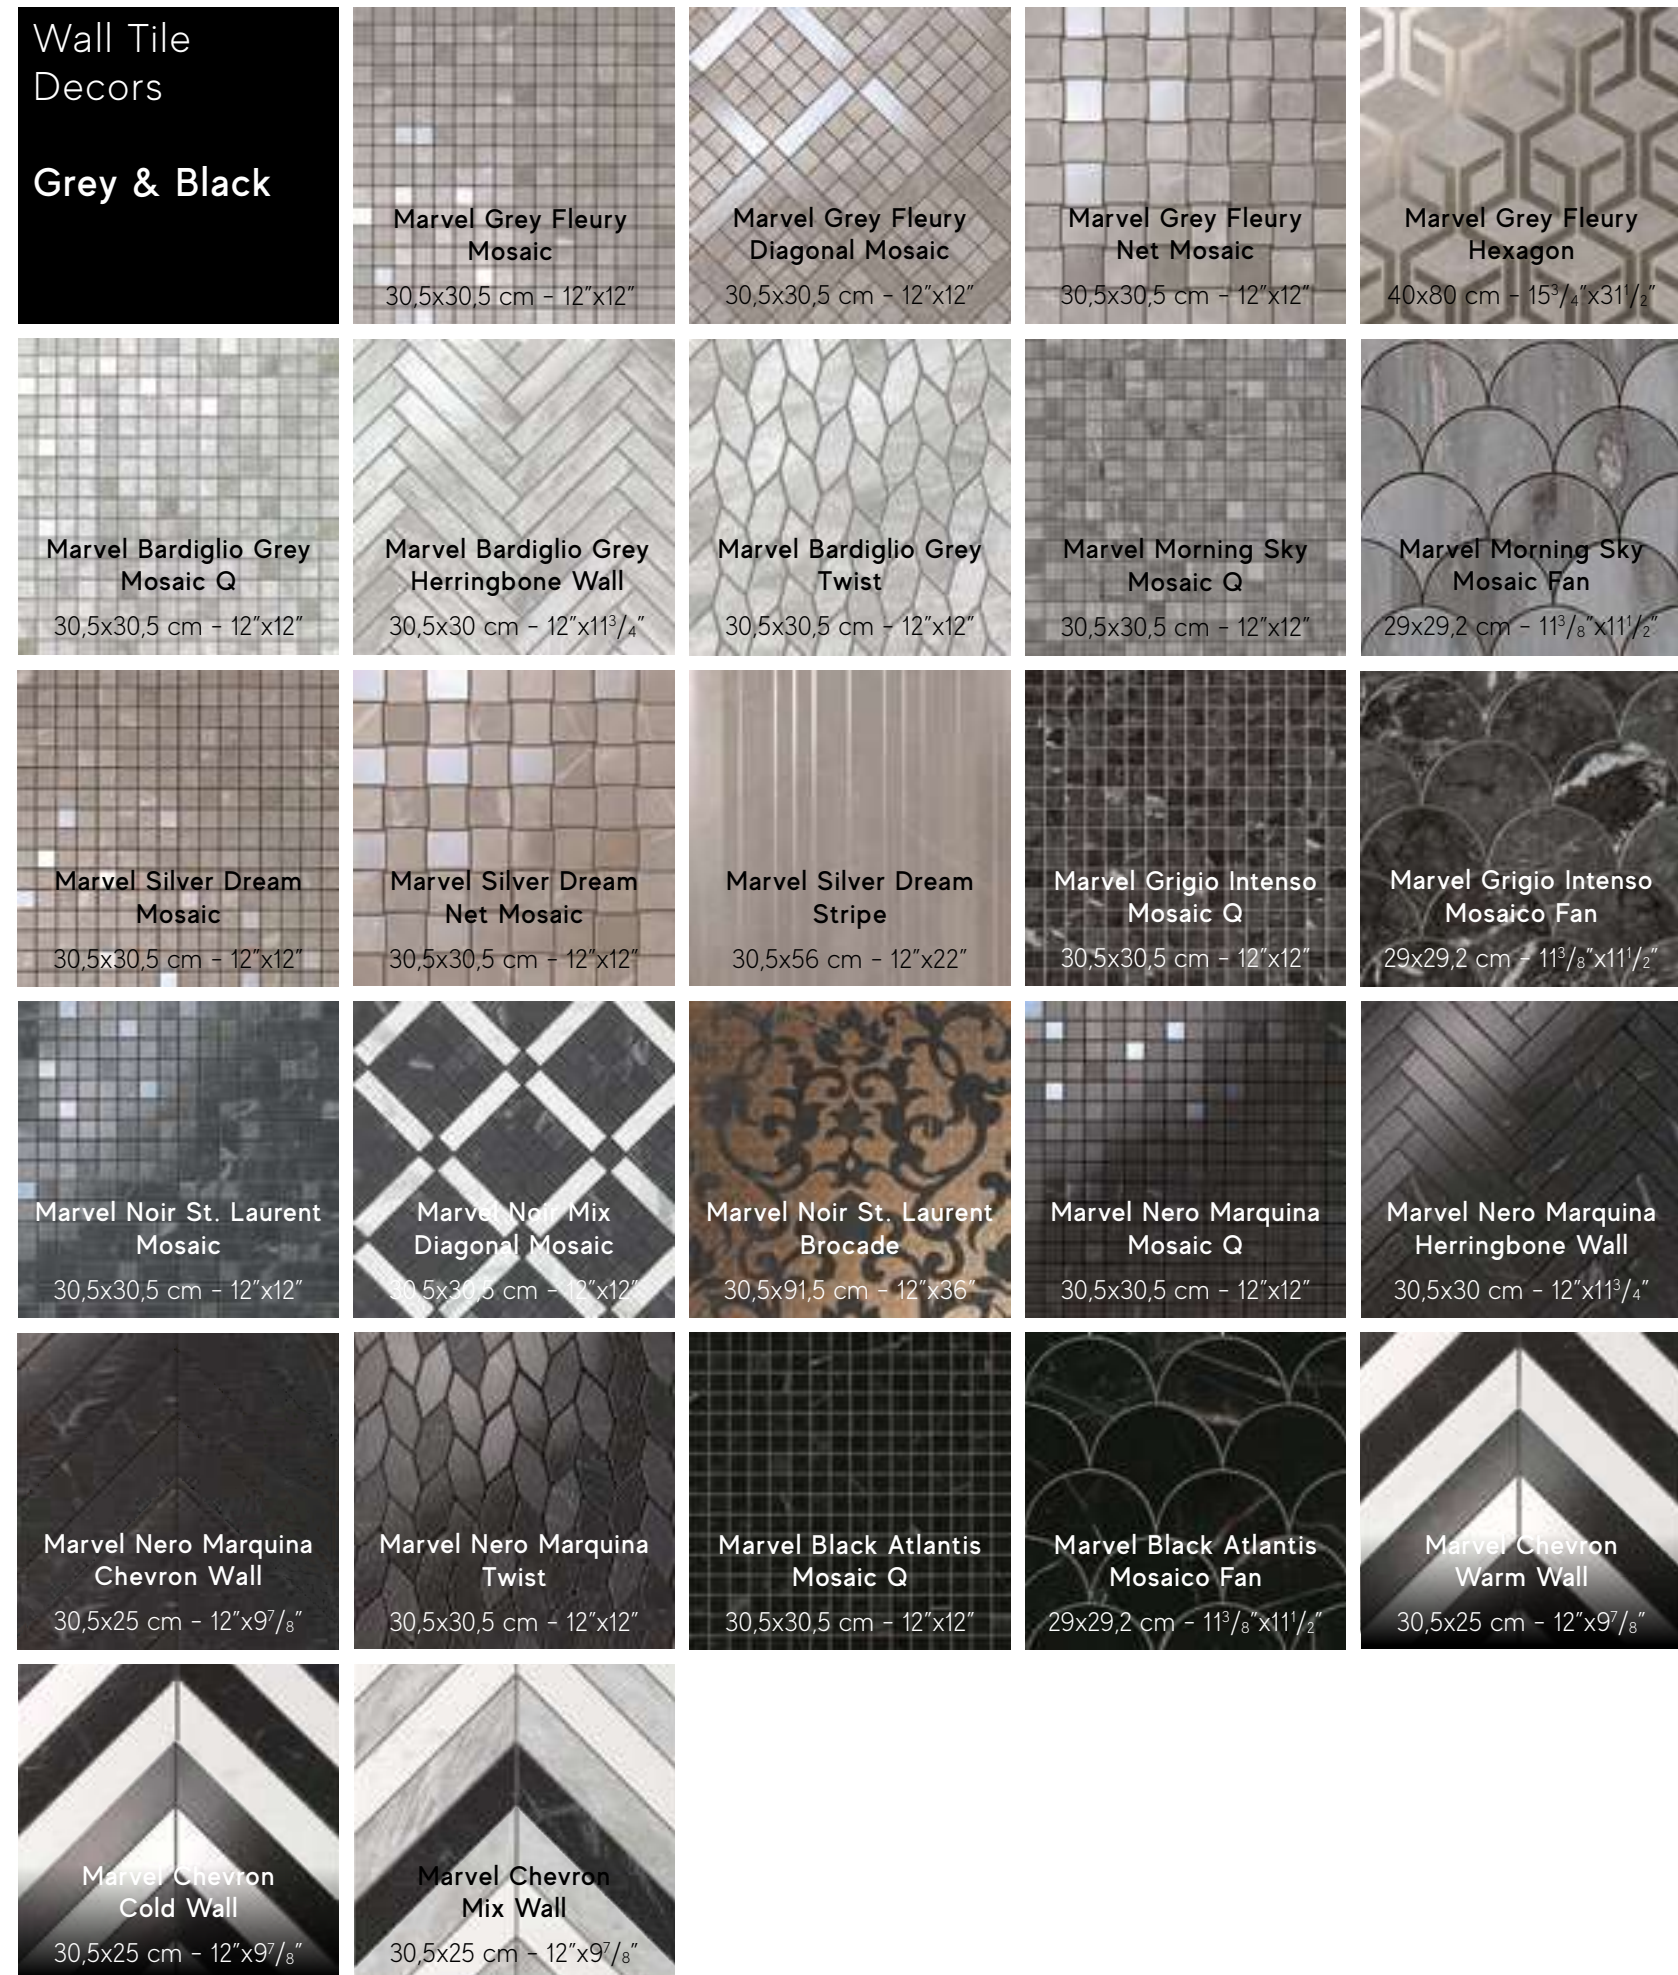

INDEX

OVERVIEW

PRODUCT FINDER

PORCELAIN & WALL TILES
PORCELAIN TILE DECORS
WALL TILE DECORS
DECORS SUMMARY

PRODUCT RANGE

IMAGE GALLERY

RANGE SUMMARY

TECHNICAL SPECIFICATIONS