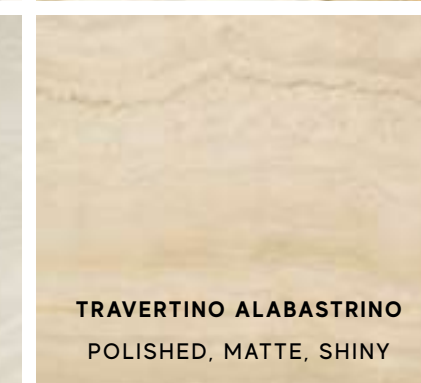

CALACATTA IMPERIALE
POLISHED, MATTE, SILK, SHINY