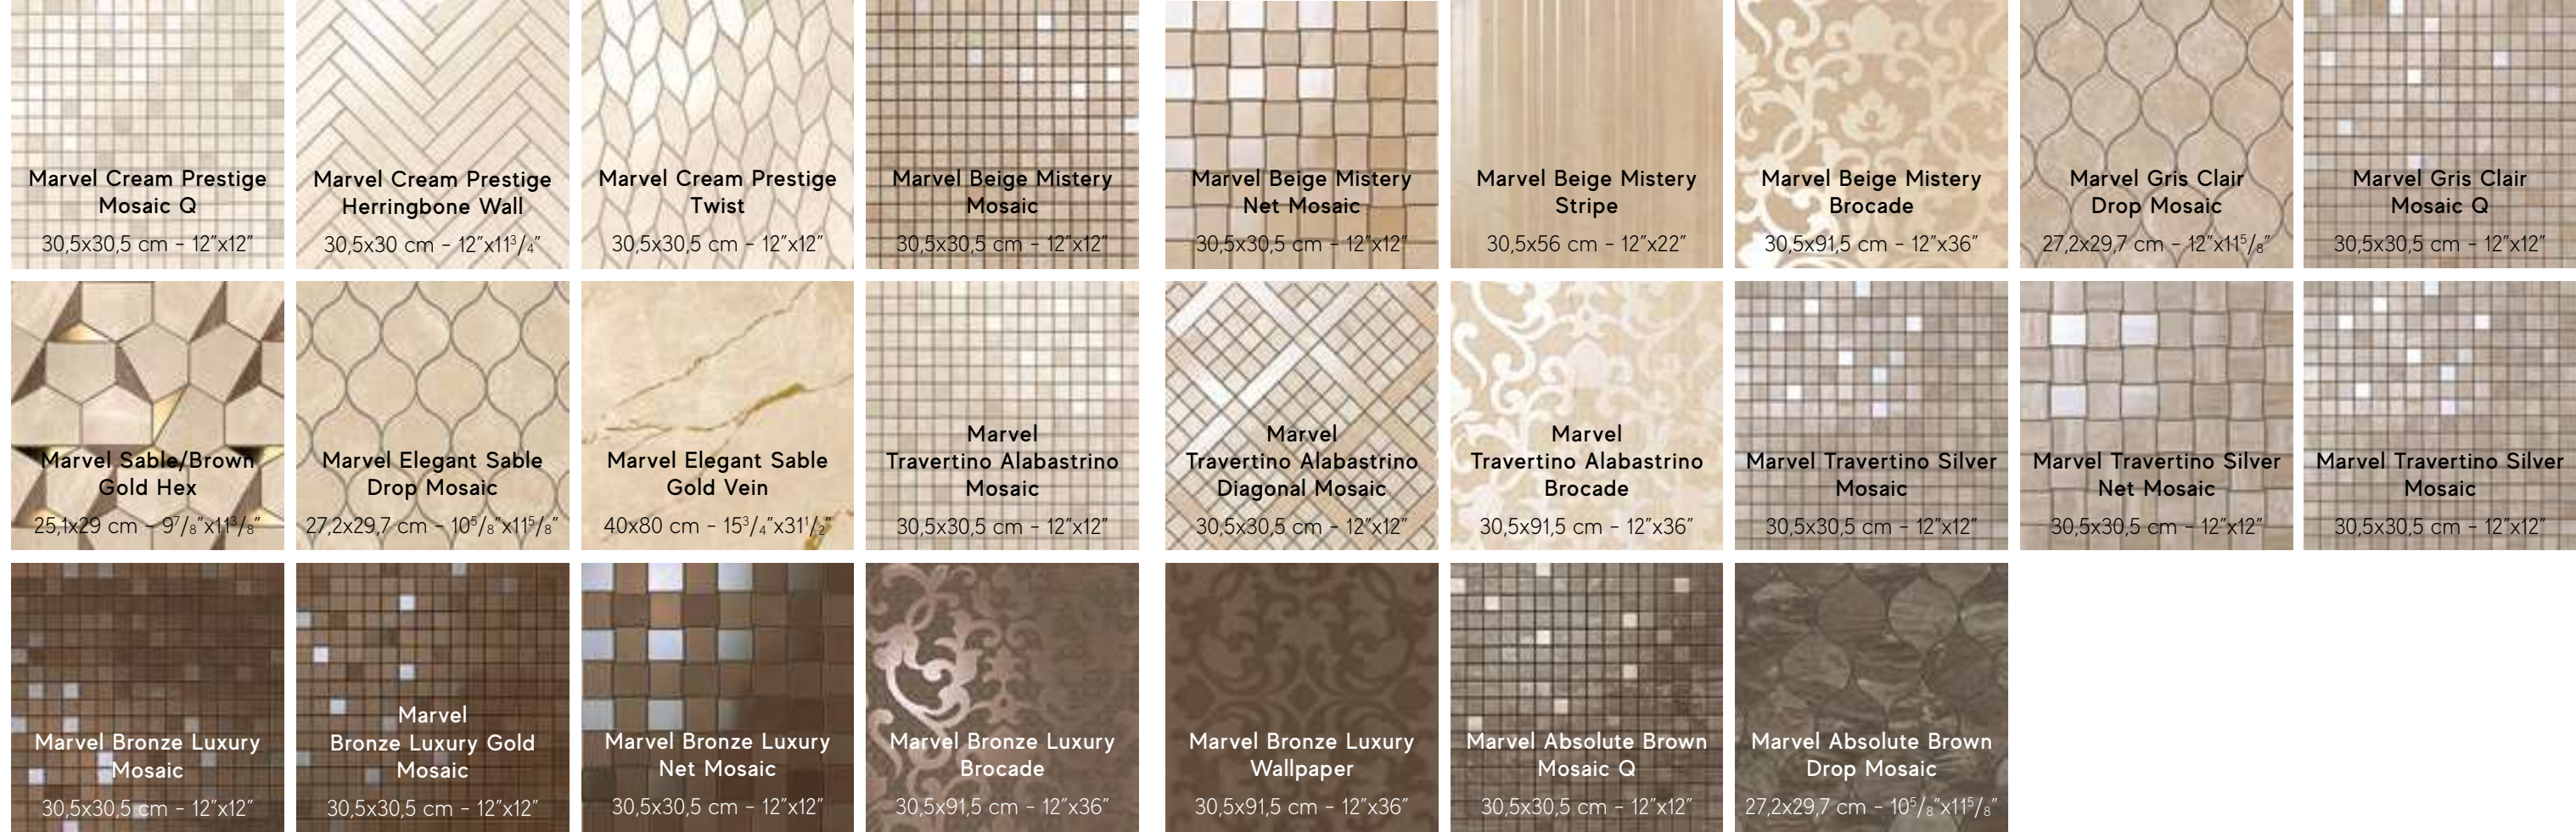

Wall Tile Decors
Beige & Brown

- INDEX ≡
- OVERVIEW >
- **PRODUCT FINDER** >
- PORCELAIN & WALL TILES
  PORCELAIN TILE DECORS
  WALL TILE DECORS
  DECORS SUMMARY
- PRODUCT RANGE >
- IMAGE GALLERY >
- RANGE SUMMARY >
- TECHNICAL SPECIFICATIONS >