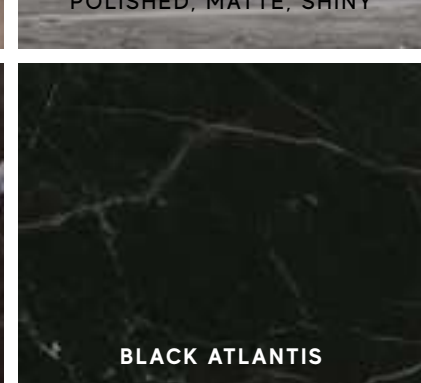

IMPERIAL WHITE
POLISHED, MATTE, SHINY

TRAVERTINO ALABASTRINO
POLISHED, MATTE, SHINY

GOLD ONYX
POLISHED

CREAM PRESTIGE
POLISHED, MATTE, SHINY

BEIGE MYSTERY
POLISHED, MATTE, SHINY

GRIS CLAIR
SHINY (ONLY WALL)

BARDIGLIO GREY
POLISHED, MATTE, SHINY

TRAVERTINO SILVER
POLISHED, MATTE, SHINY

GREY FLEURY
POLISHED, MATTE, TEXTURED, SHINY

GREY STONE
POLISHED, MATTE

GRIGIO INTENSO
POLISHED, MATTE, SHINY

NOIR ST. LAURENT
POLISHED, MATTE, SHINY

NERO MARQUINA
POLISHED, MATTE, SHINY

BLACK ATLANTIS
POLISHED, MATTE, SHINY

AGATA AZUL
POLISHED

CRYSTAL BEAUTY
POLISHED, SHINY

RED LUXURY
POLISHED

ULTRAMARINE
POLISHED, SHINY

BRAZIL GREEN
POLISHED, SHINY

INDEX