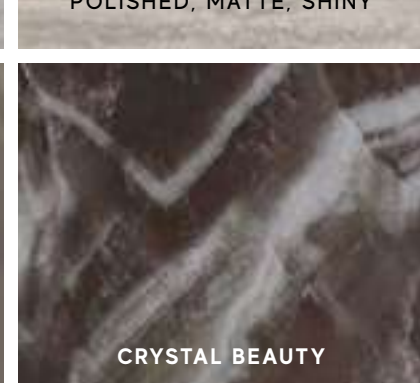

CRYSTAL BEAUTY
POLISHED, SHINY