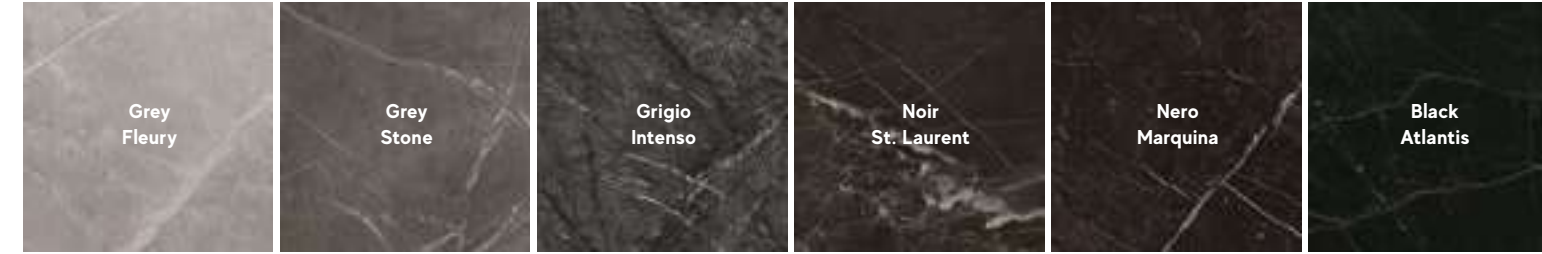

Polished Matte	Polished Matte	Polished			Polished Matte
	Polished	Polished			Polished
Polished Matte	Polished Matte	Polished			Polished Matte
Polished Matte	Polished Matte				Polished Matte
Polished *	Polished	Polished Matte	Polished	Polished	Polished Matte
Polished	Polished Matte	Polished Matte	Polished	Polished	Polished Matte
		Polished Matte			Polished Matte
Polished Matte	Polished Matte		Polished Matte	Polished Matte	
Polished Matte	Polished Matte	Polished Matte	Polished Matte	Polished Matte	Polished Matte
Polished Matte | Textured	Polished Matte		Polished Matte	Polished Matte	
		Shiny	Shiny	Shiny	Shiny
Shiny			Shiny	Shiny	
Shiny			Shiny		
	Silk	Silk		Silk	
	Silk	Polished | Silk		Satin | Polished | Silk	
	Silk			Silk	

INDEX

OVERVIEW

PRODUCT FINDER

PRODUCT RANGE

IMAGE GALLERY

RANGE SUMMARY

WHITE INSPIRATION
BEIGE & BROWN INSPIRATION
GREY & BLACK INSPIRATION
PRECIOUS INSPIRATION

TECHNICAL SPECIFICATIONS