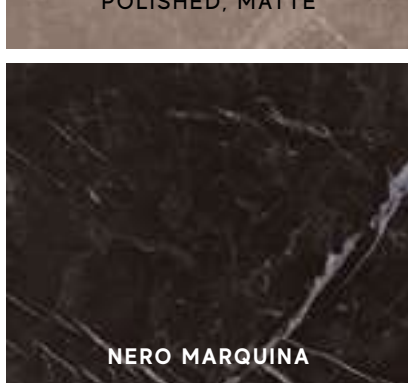

BARDIGLIO GREY
POLISHED, MATTE, SHINY

TRAVERTINO SILVER
POLISHED, MATTE, SHINY

GREY FLEURY
POLISHED, MATTE, TEXTURED, SHINY

GREY STONE
POLISHED, MATTE

GRIGIO INTENSO
POLISHED, MATTE, SHINY

NOIR ST. LAURENT
POLISHED, MATTE, SHINY