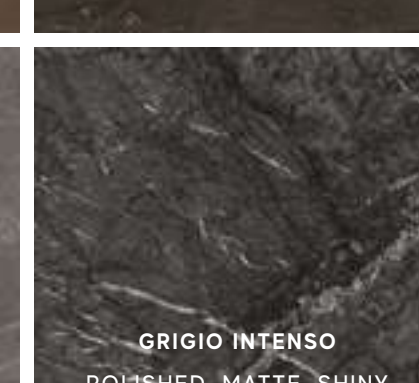

BARDIGLIO GREY
POLISHED, MATTE, SHINY

TRAVERTINO SILVER
POLISHED, MATTE, SHINY

GREY FLEURY
POLISHED, MATTE, TEXTURED, SHINY

GREY STONE
POLISHED, MATTE

GRIGIO INTENSO
POLISHED, MATTE, SHINY

NOIR ST. LAURENT
POLISHED, MATTE, SHINY