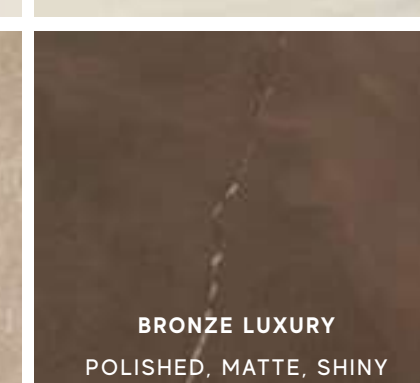

BIANCO FANTASTICO
POLISHED, MATTE, SHINY