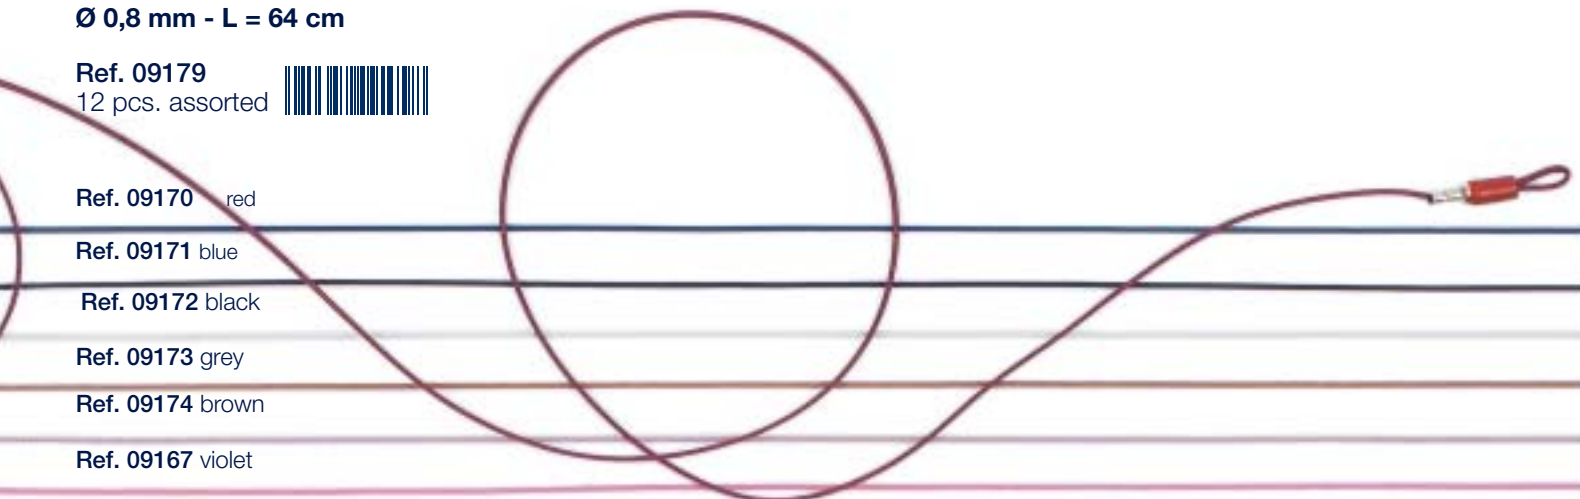

Thin

NON ALLERGIC

Silver 825

Ø 0,8 mm - L = 64 cm

Ref. 09179

12 pcs. assorted

Ref. 09170 red

Ref. 09171 blue

Ref. 09172 black

Ref. 09173 grey

Ref. 09174 brown

Ref. 09167 violet

Ref. 09176 pink

12 pcs./ref