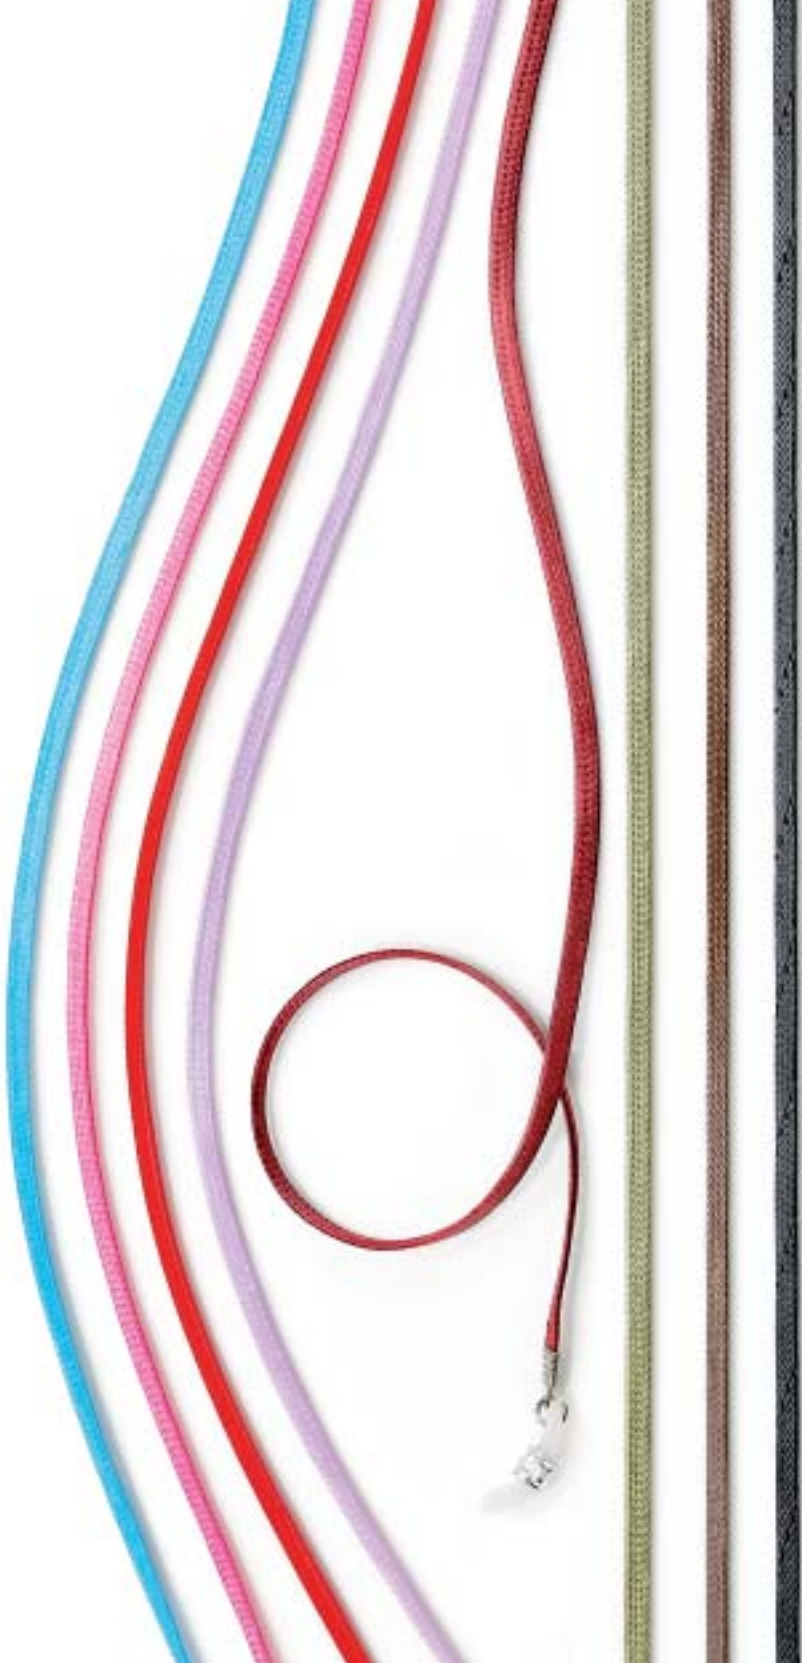

Ref. 09104 brown

Ref. 09105 grey

Ref. 09106 blue

12 pcs./ ref.

Premium Cords Flat

Ref. 09121

12 pcs. assorted
individually packed

Ref. 11150.16