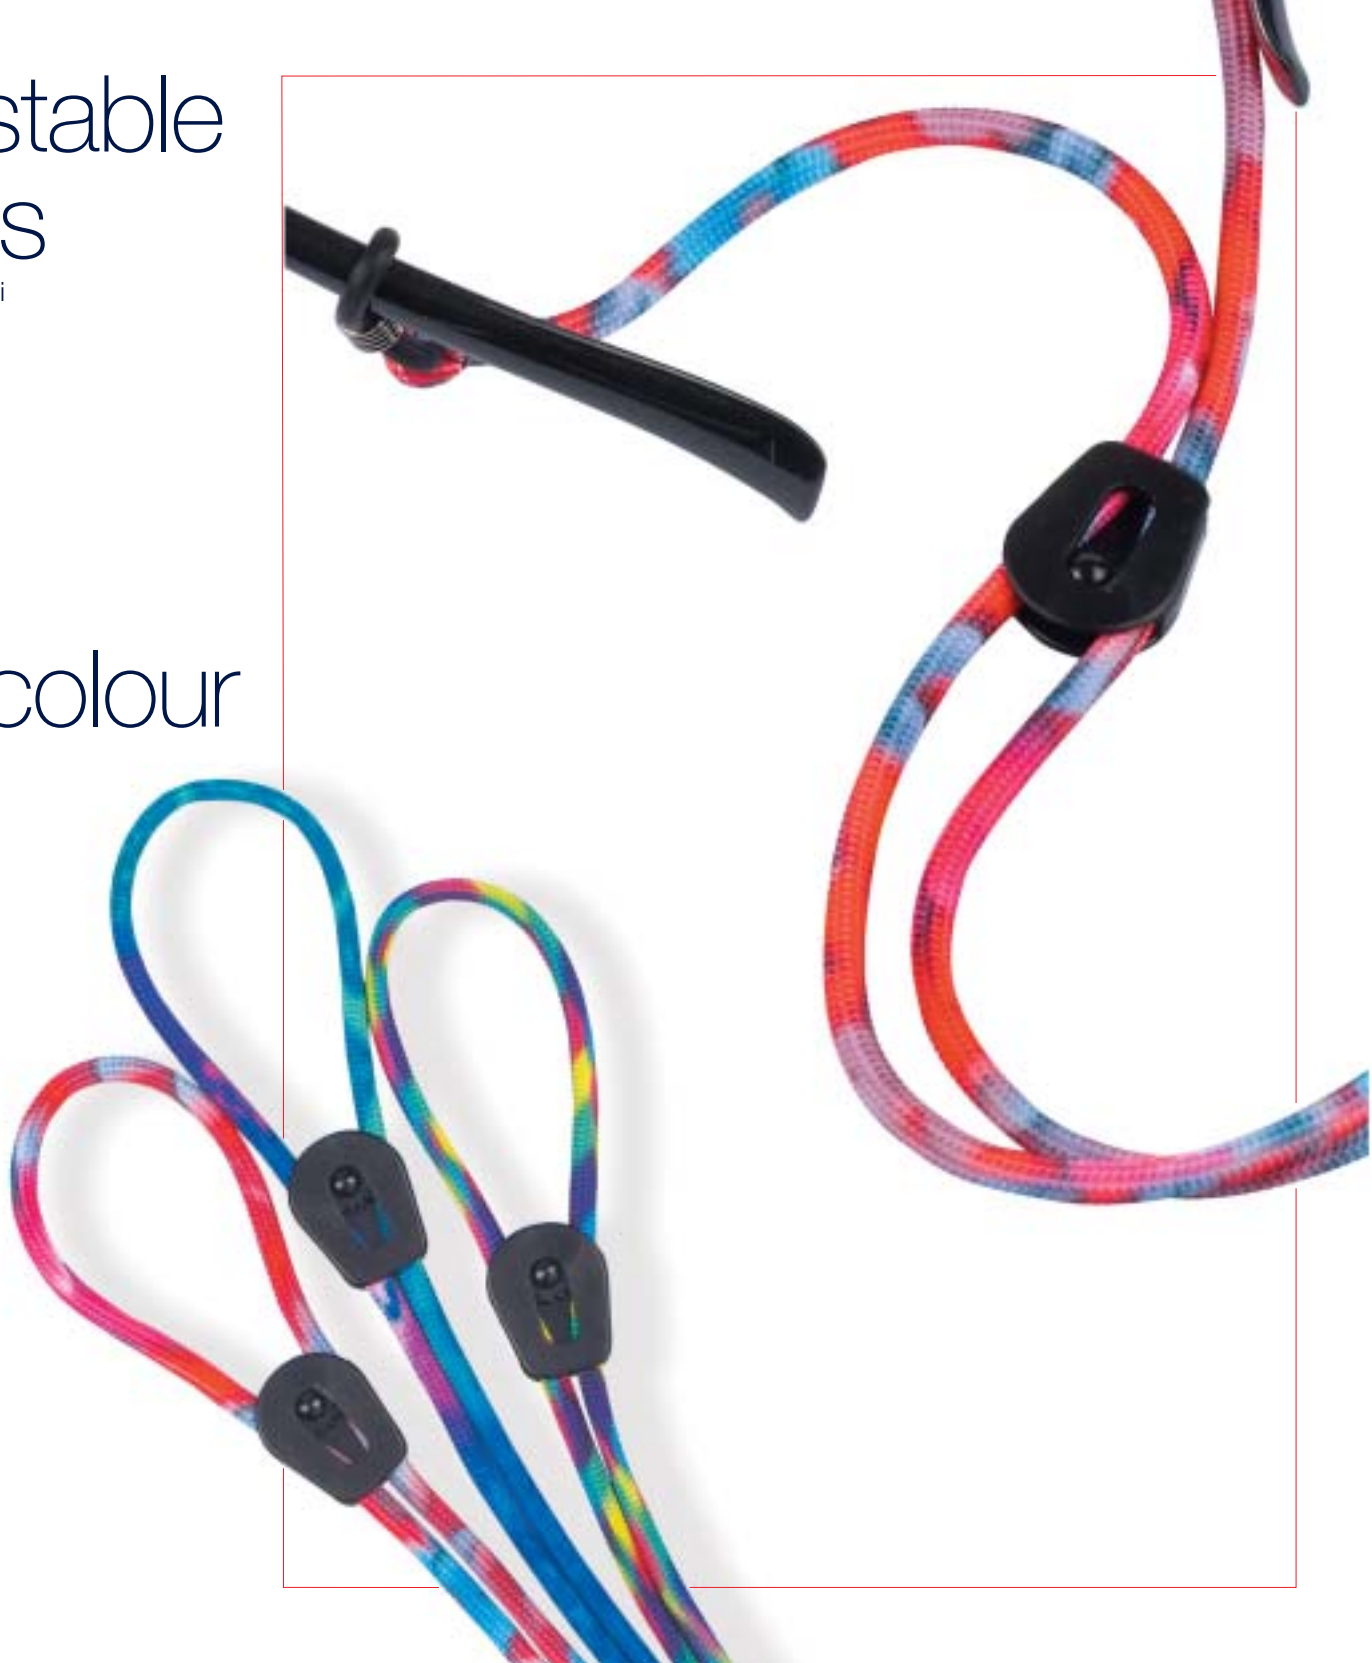

● Ref. 09158 - Light Blue

○ Ref. 09159 - Clear

4 pcs./ref.

Fermaocchiale in silicone

Antiscivolo: mantiene la corretta posizione dell'occhiale sul viso

Ideale per uso sportivo e per ragazzi.

Silicone Frame-lock: it keeps the frame in the correct position.

Per aste larghe
For large
temples

Ref. 11150.16

Sport Collection
movimento e comfort

Adjustable Cords

Cordoncini regolabili

Multicolour

Ref. 09001

12 pcs. assorted

Adjustable Cords

Cordoncini regolabili

Classic

Ref. 09247

12 pcs. assorted

Adjustable Bands

Elastic

Ref. 09245

12 pcs. assorted

Ref. 09246

12 pcs. black

Adjustable Silicone Tube Large

Ref. 08963

24 pcs. assorted

- **Ref. 08954** - Black
12 pcs.
- **Ref. 08953** - Clear
- **Ref. 08956** - Blue
- **Ref. 08964** - Violet
- **Ref. 08966** - Fuchsia
6 pcs./Ref.