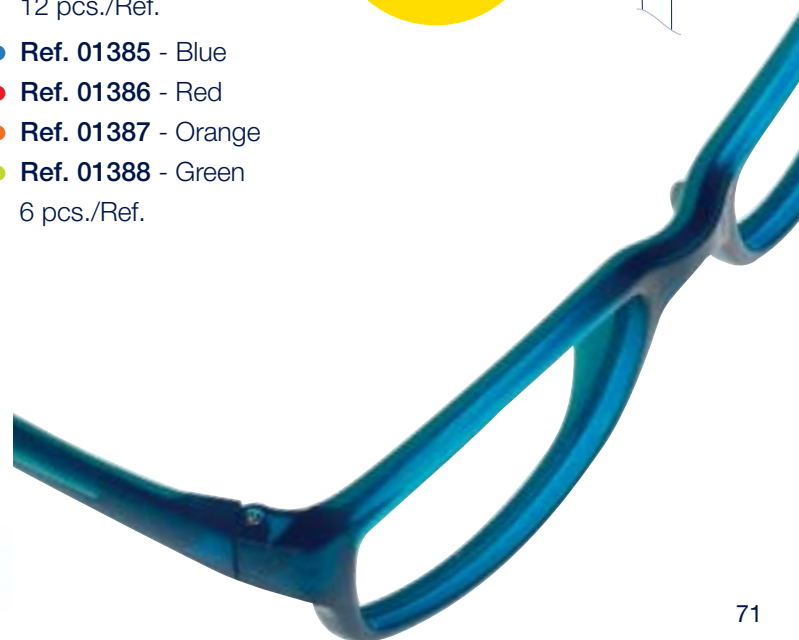

Fermaocchiale in silicone

Antiscivolo: mantiene la corretta posizione dell'occhiale sul viso

Ideale per uso sportivo e per ragazzi.

Silicone Frame-lock: it keeps the frame in the correct position.

Ideal for kids and sports.

Medium

- Ref. 01372 - Clear
  12 pcs./Ref.
- Ref. 01373 - Black
  12 pcs./Ref.
- Ref. 01381 - Blue
  6 pcs./Ref.
- Ref. 01382 - Red
  6 pcs./Ref.
- Ref. 01383 - Orange
  6 pcs./Ref.
- Ref. 01384 - Green
  6 pcs./Ref.

Per aste medie
For medium
temples

Large

- Ref. 01374 - Clear
  12 pcs./Ref.
- Ref. 01375 - Black
  12 pcs./Ref.
- Ref. 01385 - Blue
  6 pcs./Ref.
- Ref. 01386 - Red
  6 pcs./Ref.
- Ref. 01387 - Orange
  6 pcs./Ref.
- Ref. 01388 - Green
  6 pcs./Ref.

Per aste larghe
For large
temples