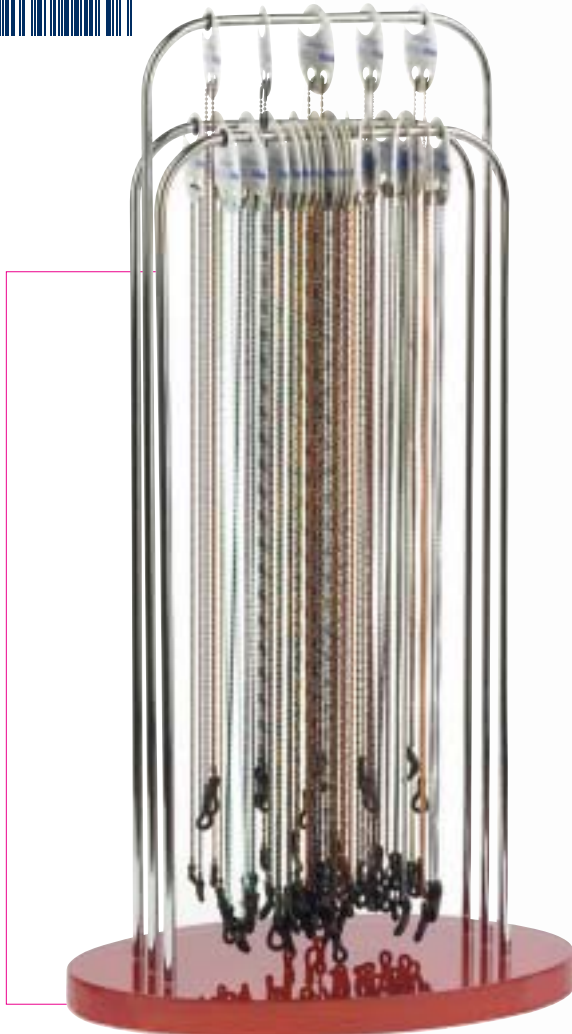

Cannes

COLOURED METAL COLLECTION

Ref. 09289

48 pcs. assorted:

09283, 09285, 09279, 09270

Counter display included

(Ref. 09897)