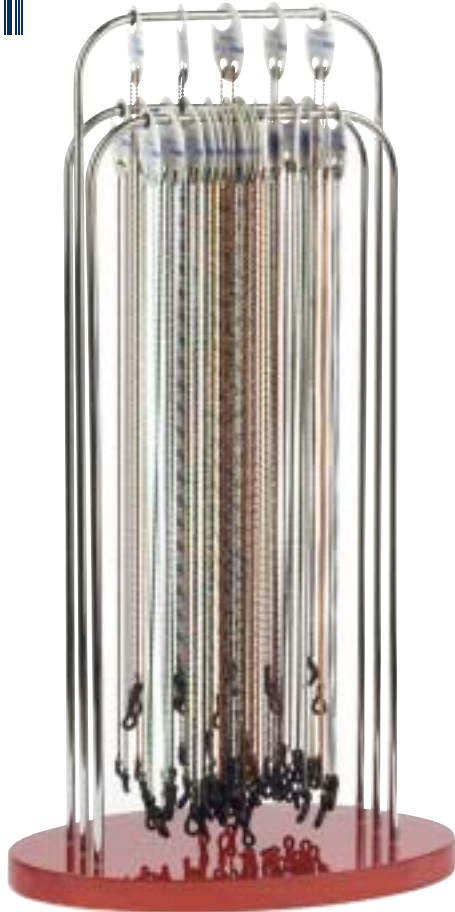

CLASSIC METAL COLLECTION

Ref. 09753

36 pcs.assorted:

09427, 09430, 09431 (1 pack/ref.)

Counter display included (ref. 09897)