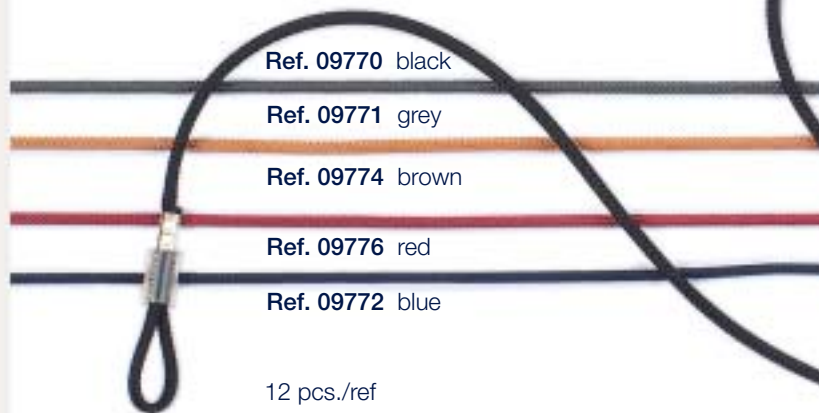

Ref. 09770 black

Ref. 09771 grey

Ref. 09774 brown

Ref. 09776 red

Ref. 09772 blue

12 pcs./ref

Thin

NON ALLERGIC