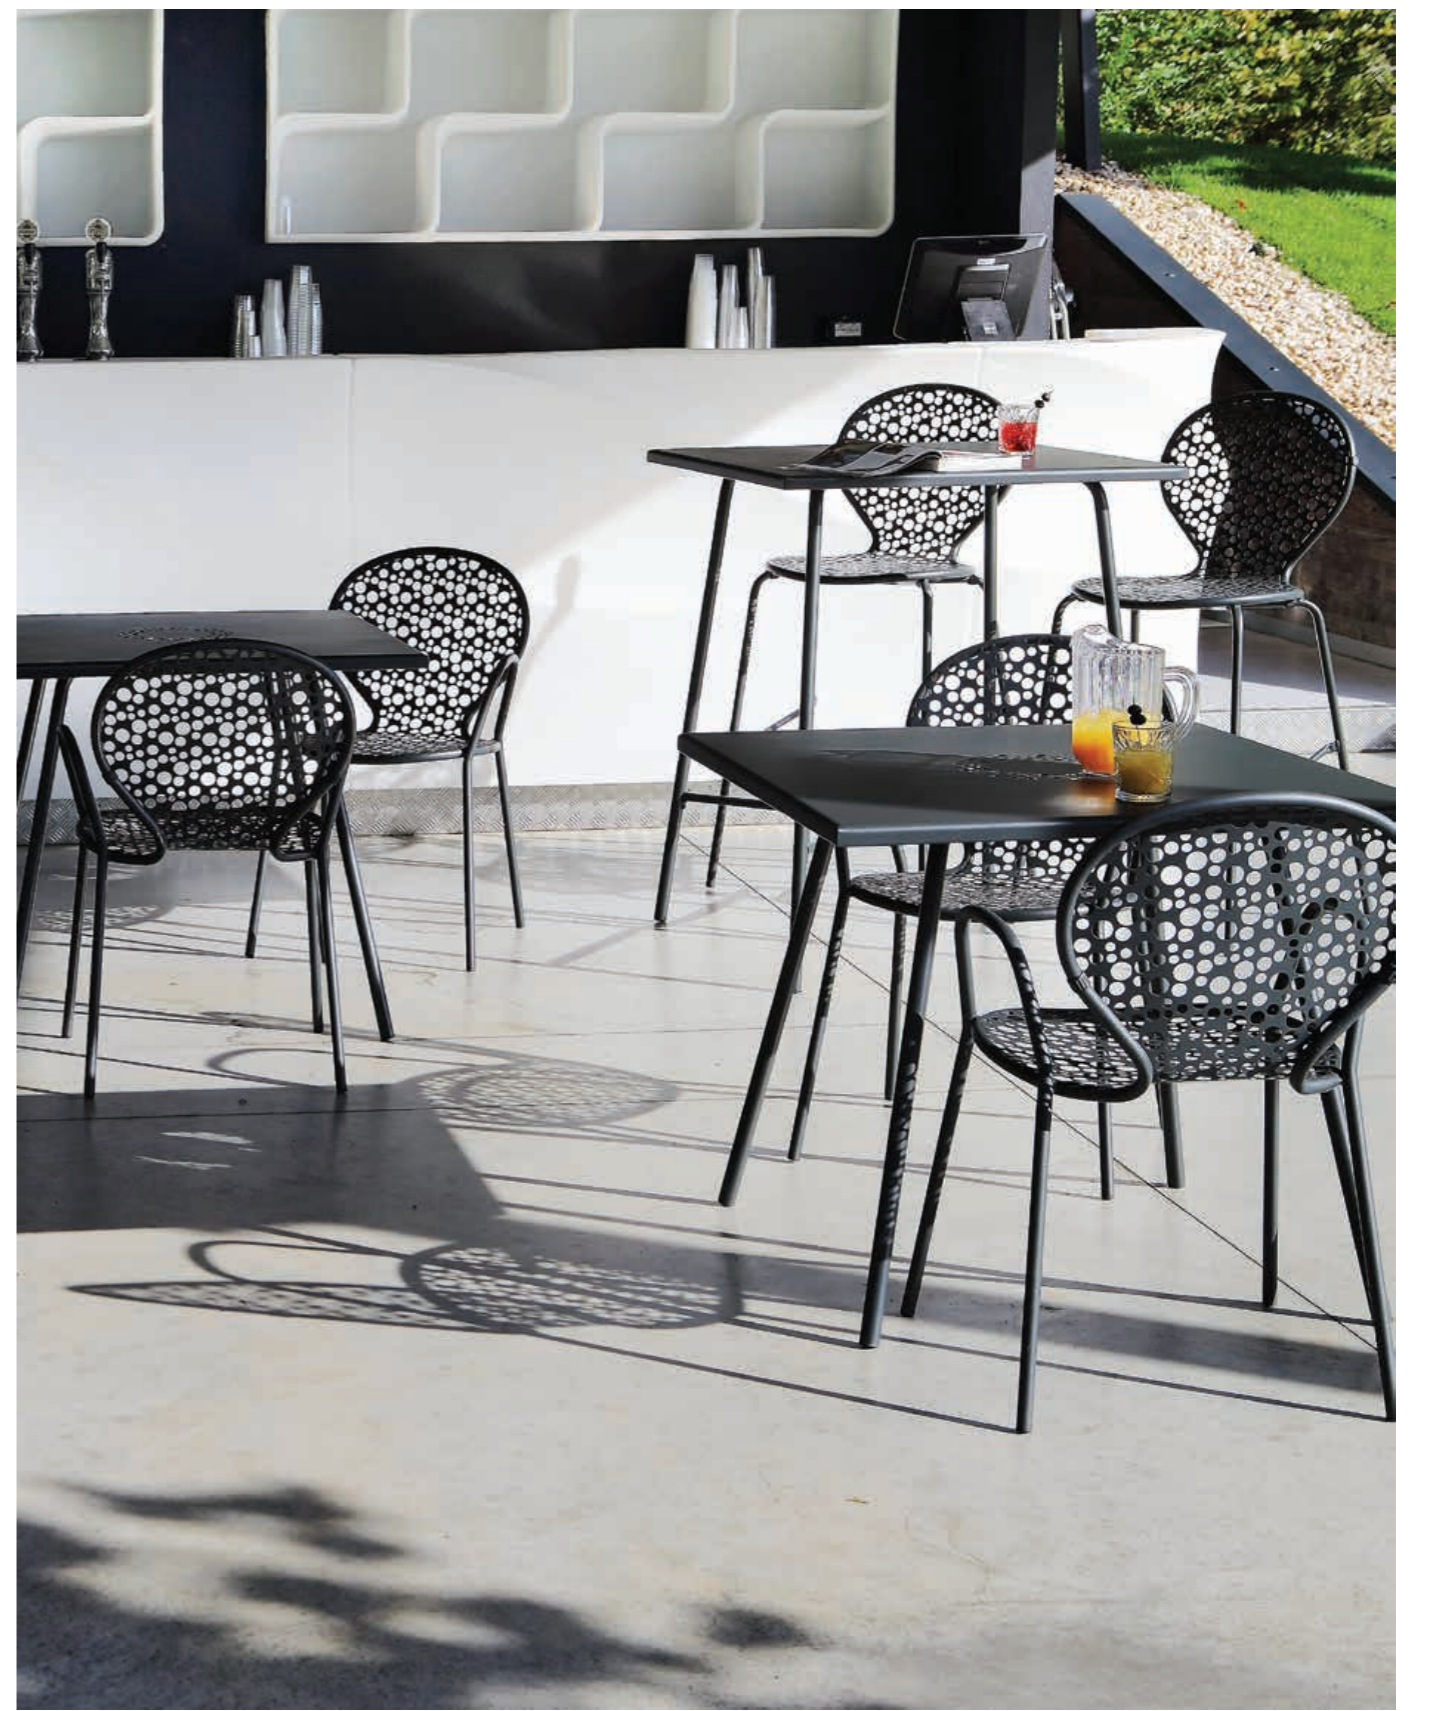

Feet with square tube 25x25 mm pregalvanized on both sides.

Adjustable feet.

Size: cm h174xW.90xD.50 (legs)
Weight: 40 lbs

FINISH

 
Anthracite White

*Spazio alle
NUOVE IDEE*

NEW

NEW