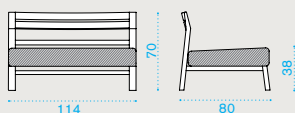

Lounge armchair

- teak **COPLT1**
- pickled teak **COPLT5**
- pickled teak chocolate **COPLTCO**
- mahogany **COPLM3**
- cushions, seat+back **COCUPLA___**

→ 34

Central module

- teak **CODMCT1**
- pickled teak **CODMCT5**
- cushions, seat+back **COCUDMCA___**