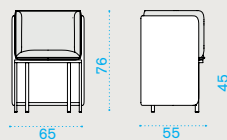

Esedra — design by Luca Nichetto

Material - Frame

Material - Table top

Fabrics

Rain cover

Rectangular dining table 200x99

with slate grey ceramic stone table top [ESTPRD_LN](#)
with dove grey ceramic stone top [ESTPRD_LG](#)

→ 65 → 8

Rectangular dining table 200x99

with pickled teak table top [ESTPRD_T5](#)

→ 54 → 8

Oval dining table 240x112,4

with pickled teak top [ESTPOD_T5](#)

→ 55 → 8

Dining armchair

natwick tight weave [ESPDH1WNFD__](#)
natwick wide weave [ESPDH1WNHD__](#)
cushions, seat+back [ESCUPDA__](#)

→ 13