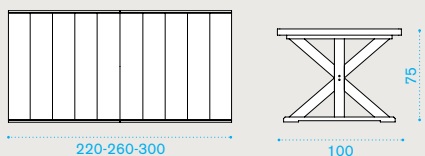

Extendable rectangular dining table 220-260-300x100

teak **CSTPRT1**
pickled teak **CSTPRT5**