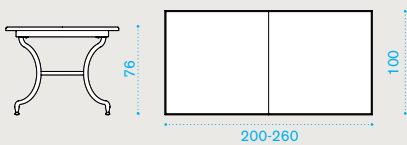

Extendable XL rectangular dining table 200-260x100

EITPRM2B__