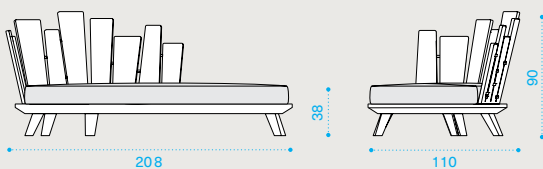

Daybed right

brushed natural teak **RADDT1S**
pickled teak **RADDT5**
seat cushion **RACUDDP**