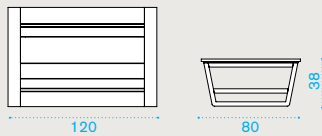

→ 39

Coffee table 100x60

teak **COTCRM1T1**
 pickled teak **COTCRM1T5**
 pickled teak chocolate **COTCRM1TCO**
 mahogany **COTCRM1M3**

→ 11

XL coffee table 120x80

teak **COTCRM2T1**
 pickled teak **COTCRM2T5**