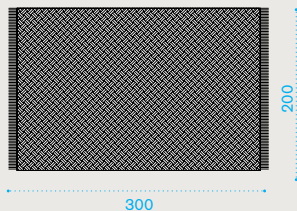

Coimbra

CMTAPP84