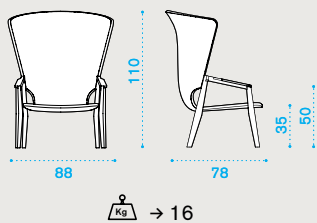

2 lumbar cushions red diamond **KNCUDCM2PP53**

2 seater sofa

teak **KND2T1R70**
pickled teak **KND2T5R71**

Lounge high back armchair

teak **KNPLH2T1R70**
pickled teak **KNPLH2T5R71**

Lumbar cushion

black stone **KNCULBPLA28**
nature grey **KNCULBPLA24**
red diamonds **KNCULBPLPP53**