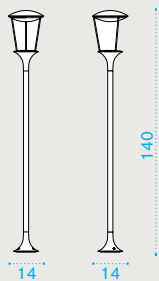

Lamp post H 140

PHLAM1DG