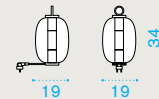

Wired lantern

LNLAV_____