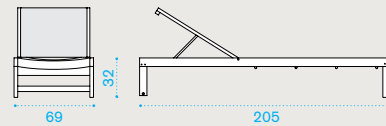

Sand – Teak + ethitex

SDLET1E5_