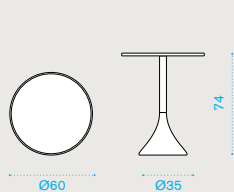

Dining table Ø60 h 74

CNTPTM1H1D___