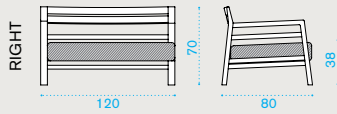

→ 39

Coffee table 100x60

teak **COTCRM1T1**
 pickled teak **COTCRM1T5**
 pickled teak chocolate **COTCRM1TCO**
 mahogany **COTCRM1M3**

→ 11

XL coffee table 120x80

teak **COTCRM2T1**
 pickled teak **COTCRM2T5**