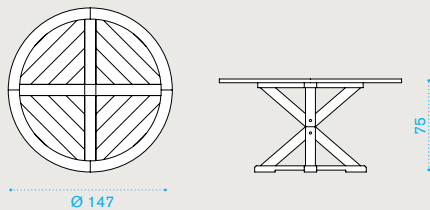

Round dining table Ø 147

teak **CSTPTT1**
pickled teak **CSTPTT5**