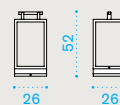

LED n. 4 x 4W / N. batteries: 2 x
12V 2Ah SSL / Max endurance with
batteries: 10h / Recharging c. 8h EC: A