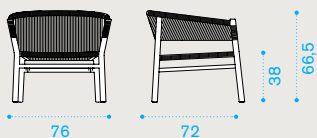

teak **KIPLT1RCS**
pickled teak **KIPLT5RCD**

Square coffee table 65x65 **NEW**

teak **KITCQT1**
pickled teak **KITCQT5**

Dining armchair stainless steel

KIPDS00RCG

Dining armchair teak

teak **KIPDT1RCS**
pickled teak **KIPDT5RCD**