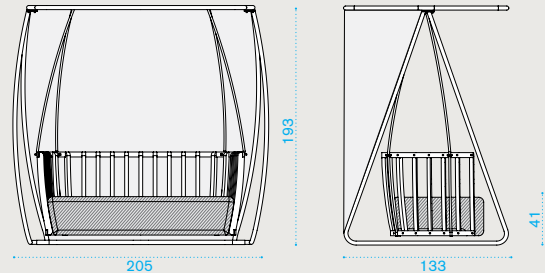

Swing — design by Patrick Norguet

Material

Fabrics

Rain cover

2 seater sofa

pickled teak **SWD2D__T5**
natural teak **SWD2D__T1**
cushions, seat+
2 back **SWCUD2AW24**

kg → 43

Porch swing

pickled teak + metal **SWDOD__T5**
natural teak + metal **SWDOD__T1**
cushions, seat+ 2 back
SWCUD2AW24
curtain **SWTEDOV78**

kg → 84

XL sofa

pickled teak **SWD3D__T5**
natural teak **SWD3D__T1**
cushions, seat+3 back **SWCUD3AW24**

kg → 59

Lounge armchair

pickled teak **SWPLD__T5**
natural teak **SWPLD__T1**
cushions, seat+back **SWCUPLAW24**

kg → 29