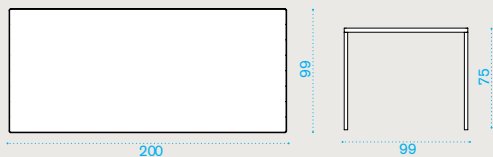

Rectangular dining table 200x99

with slate grey ceramic stone table top [ESTPRD_LN](#)
with dove grey ceramic stone top [ESTPRD_LG](#)