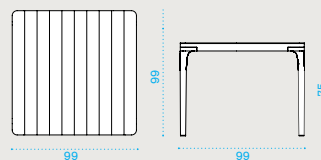

Rain cover

Ethi-Care *

Square dining table 99x99

aluminium **PLTQM1D4_**
aluminium + ceramic stone **PLTQM1D_LL**

→ 33-34 → 4

Square dining table 99x99

aluminium + teak **PLTQM1D4_T1**

→ 29 → 4