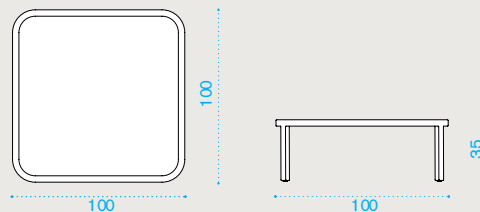

Square coffee table 100x100 h35

natural teak + ceramic stone ice white **GLTCQHT1LI**
pickled teak + ceramic stone sand **GLTCQHT5LS**