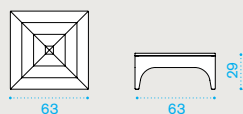

VIPLT1

cushions, seat+back VICUPOA___

→ 40

→ 24,5

Square coffee table 63x63

VITCQT1

→ 13

Rectangular coffee table 95x63