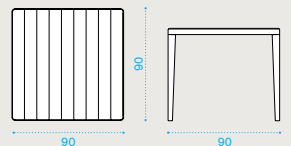

Square dining table 90x90

pickled teak **LATPQM2B40T5**
teak **LATPQM2B51T1**