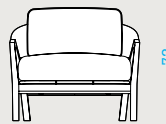

Armchair ^{NEW}

teak **KNPLH1T1R70**

pickled teak **KNPLH1T5R71**

cushions, seat+back **KNCUPLH1PP__**

84