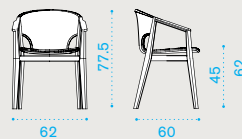

→ 7

Square dining table 90x90

teak **KNTPQT1**
pickled teak **KNTPQT5**

→ 17 → 4

Round dining table Ø110

teak **KNTPTT1**
pickled teak **KNTPTT5**

→ 27 → 5

Rectangular dining table 200x100