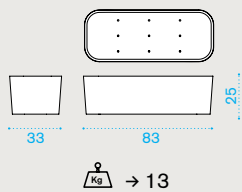

Planter

CTFIB44