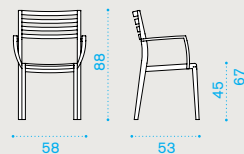

Stella – Dining armchair

teak **SEPDT1**
pickled teak **SEPDT5**