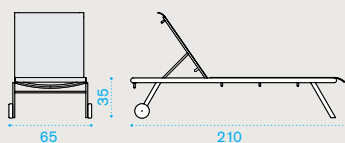

Sunbed

Metal white + white ethitex EILEB31E57

Metal mud grey + dove grey ethitex EILEB40E52