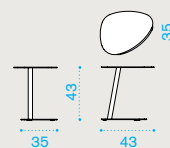

Pratic seat cushion (H 2cm) CUSEPREIA1

Sunbed

Metal white + white ethitex EILEB31E57

Metal mud grey + dove grey ethitex EILEB40E52

Smart – side table 43x35

White SMTCRD31

Mud grey SMTCRD40

Laren