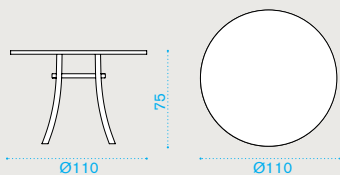

Round dining table Ø 110

EITPTB__