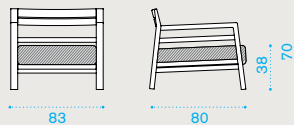

Lounge armchair

- teak **COPLT1**
- pickled teak **COPLT5**
- pickled teak chocolate **COPLTCO**
- mahogany **COPLM3**
- cushions, seat+back **COCUPLA___**