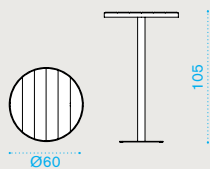

High round table Ø 60

pickled teak **LATPTH2B40T5**
teak **LATPTH2B51T1**