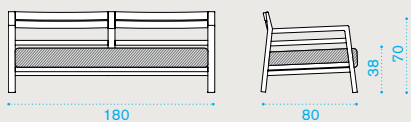

Rain cover

3 seater sofa

- teak **COD3T1**
- pickled teak **COD3T5**
- pickled teak chocolate **COD3TCO**
- mahogany **COD3M3**
- cushions, seat+2 back **COCUD3A___**