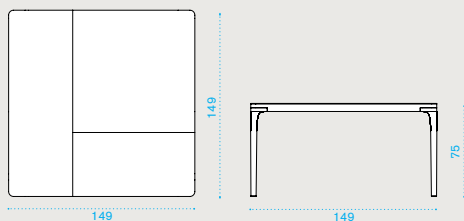

XL square dining table 149x149

aluminium + ceramic stone table top Disegno **PLTPQM2D4_LL**