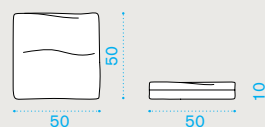

Complementary back cushion for XL sofa and armchair

nature white **GLCUSAW25**
corda **GLCUSCPP50**