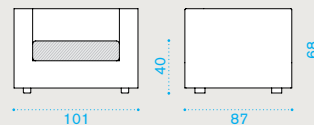

Lounge armchair

CBPOW2_

cushions, seat+back **CBCUPOA_**