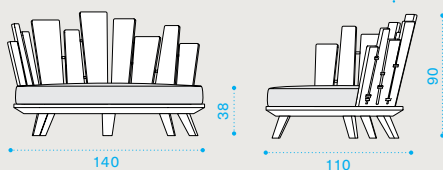

brushed natural teak **RAPLDT1S**
 pickled teak **RAPLDT5**
 seat cushion **RACUPLDP__**

→ 35

Lounge armchair left

brushed natural teak **RAPLST1S**
 pickled teak **RAPLST5**
 seat cushion **RACUPLSP__**