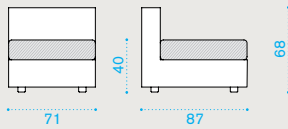

Central module

CBDMCW2_

cushions, seat+back **CBCUDMCA_**

→ 19

Footstool

CBFSW2_

→ 5,2

Square coffee table 87x87

with glass **CBTCQW2_**