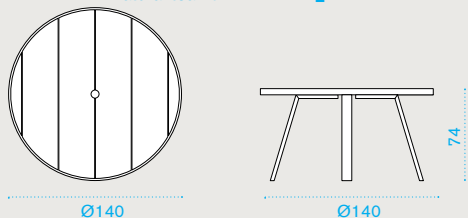

Round dining table Ø 140 ^{NEW}

pickled teak **SWTPTM1D4_T5**
natural teak **SWTPTM1D4_T1**