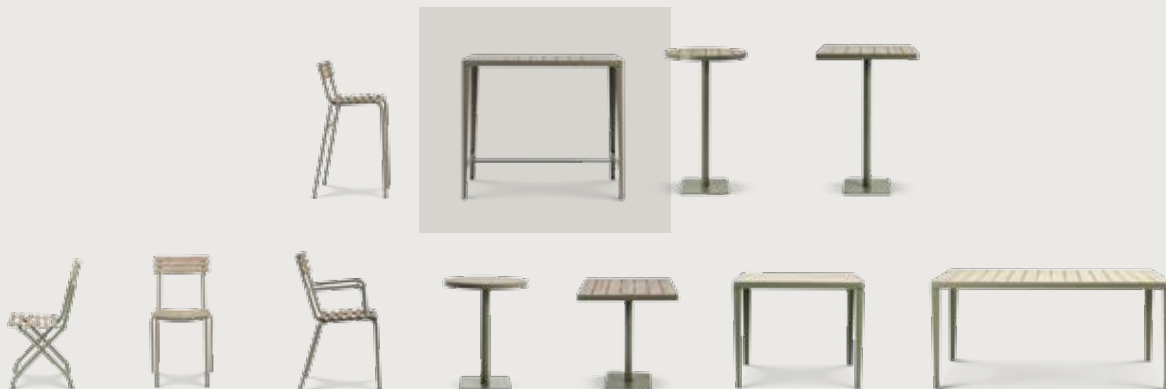

Pratic seat cushion (H 2cm) CUSEPREIA1

Sunbed

Metal white + white ethitex EILEB31E57

Metal mud grey + dove grey ethitex EILEB40E52

Smart – side table 43x35

White SMTCRD31

Mud grey SMTCRD40

Laren