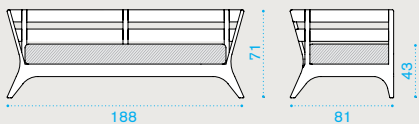

VIPLT1

cushions, seat+back VICUPOA___

→ 40

→ 24,5

Square coffee table 63x63

VITCQT1

→ 13

Rectangular coffee table 95x63