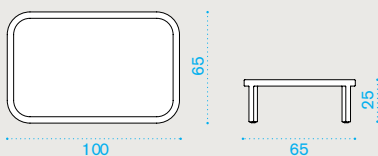

→ 9

Coffee table Ø 77 h45

natural teak + ceramic stone ice white **GLTCTH2T1LI**
 pickled teak + ceramic stone sand **GLTCTH2T5LS**

→ 9

Rectangular coffee table 100x65 h25

natural teak + ceramic stone ice white **GLTCRHT1LI**
 pickled teak + ceramic stone sand **GLTCRHT5LS**