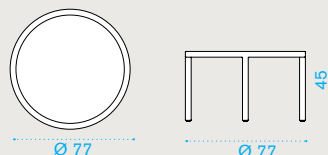

→ 9

Rectangular coffee table 100x65 h25

natural teak + ceramic stone ice white **GLTCRHT1LI**
pickled teak + ceramic stone sand **GLTCRHT5LS**