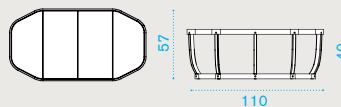

Small coffee table Ø 50

pickled teak [SWTCQH2D__T5](#)
 natural teak [SWTCQH2D__T1](#)

 → 9

Large coffee table 110x57

pickled teak [SWTCRH1D__T5](#)
 natural teak [SWTCRH1D__T1](#)

 → 20

Club armchair **NEW**