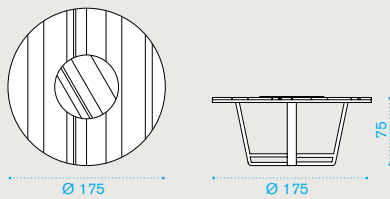

→ 20

Dining armchair / Cushion

teak **COPDT1**
 pickled teak **COPDT5**
 cushion **COCUPDA__**

→ 10 | → 1

Round dining table Ø 175

teak **COTPTM1T1**
 pickled teak **COTPTM1T5**

→ 94,5 → 9-10

Rectangular dining table 240x160