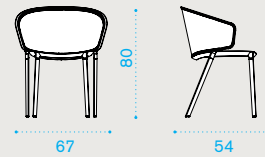

Round rope Lava Grey
Aluminium Dark Grey

Rain cover

Ethi-Care

Dining armchair - Natwick

PVPDD43WN

Dining armchair - Round rope ^{NEW}

light grey + warmwhite PVPDD43R1
lava grey + dark grey PVPDDGR4

Concreto ^{NEW} — design by Luca Nichetto