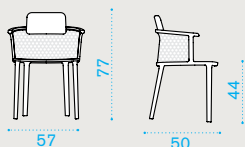

Rain cover

Dining armchair

NIPDD__T1

→ 8,5

Accessories

soft back [NICUPDSBAW__](#)
seat cushion [NICUPDAW__](#)