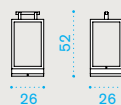

→ 9 **CE** IP44
LED 230 Vac 17W - EC: A

Rechargeable table lamp
CALATRB4_T5