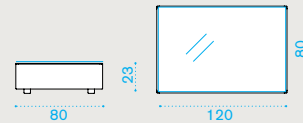

Footstool

CBFSW2_

→ 5,2

Square coffee table 87x87

with glass **CBTCQW2_**

→ 17,5

Rectangular coffee table 120x80

with glass **CBTCRW2_**