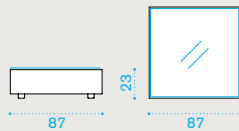

Footstool

CBFSW2_

→ 5,2

Square coffee table 87x87

with glass **CBTCQW2_**

→ 17,5

Rectangular coffee table 120x80

with glass **CBTCRW2_**