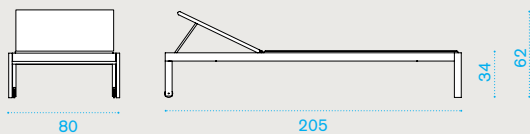

Sunbed

Allaperto Grand Hotel **AALES43M3W21**
mattress nature white with piping narval **AACULEA25**

Allaperto Mountain version: Etwick **AALES51T5W20**
mattress espresso **AACULEA39**

Allaperto Mountain version: Tartan **AALES51T1E38**

Allaperto Urban **AALES51T1E37**

Allaperto Camping chic **AALEB43M3RTW**
mattress lime **AACULEPPVA**