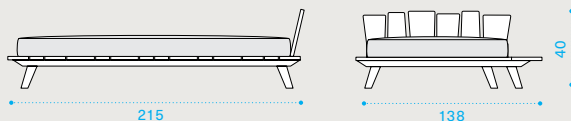

kg → 40

Coffee table 70 x 170 - large

pickled teak + marble **RATCRT5MS**
 pickled teak + smeraldo **RATCRT5PSR**

kg → 40

Sunbed

brushed natural teak **RALET1S**
 pickled teak **RALET5**
 seat cushion **RACULEP**