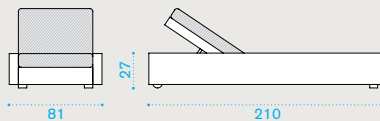

Sunbed

CBLEW2_

mattress **CBCULEA_**