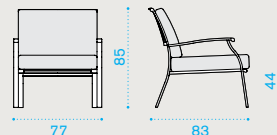

Lounge armchair

EIPLS__

cushions, seat+back EICUPLAW2_

→ 18,8

Square coffee table 80x80

EITCQB__

→ 15,5

Round dining table Ø 110