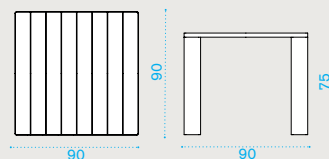

Square dining table 90x90

with pickled teak top **ESTPQD_T5**