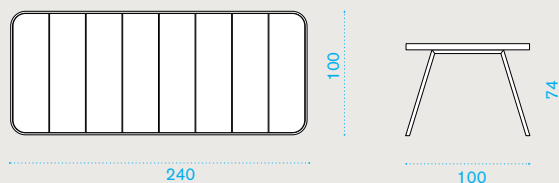

 → 9

Dining armchair

pickled teak **SWPDD__T5**
 natural teak **SWPDD__T1**
 cushions, seat+back **SWCUPD____**

→ 6,5

Rectangular dining table 240x100 ^{NEW}

pickled teak **SWTPRM2D4_T5**
 natural teak **SWTPRM2D4_T1**