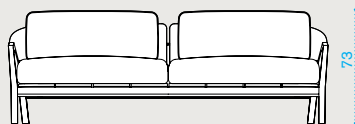

3 seater sofa ^{NEW}

teak **KND3T1R70**

pickled teak **KND3T5R71**

cushions, seat+back **KNCUD3PP__**

207