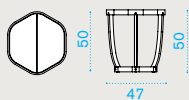

Small coffee table Ø 50

pickled teak [SWTCQH2D__T5](#)
 natural teak [SWTCQH2D__T1](#)

 → 9

Large coffee table 110x57

pickled teak [SWTCRH1D__T5](#)
 natural teak [SWTCRH1D__T1](#)

 → 20

Club armchair **NEW**