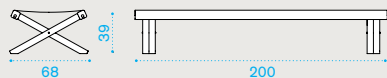

Elit - Sunbed

- teak + fabric **ETBRT1**___
- pickled teak + fabric **ETBRT5**___
- pickled teak chocolate + fabric pp **ETBRTCO**___

Kg → 13,5

Elle - Deck chair

- teak + fabric **ELSRT1**___
- pickled teak + fabric **ELSRT5**___
- pickled teak chocolate + fabric pp **ELSRTCO**___