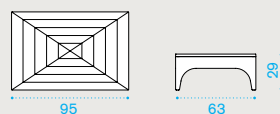

Rectangular coffee table 95x63

VITCRT1