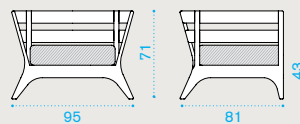

VIPLT1

cushions, seat+back VICUPOA___

→ 40

→ 24,5

Square coffee table 63x63

VITCQT1

→ 13

Rectangular coffee table 95x63