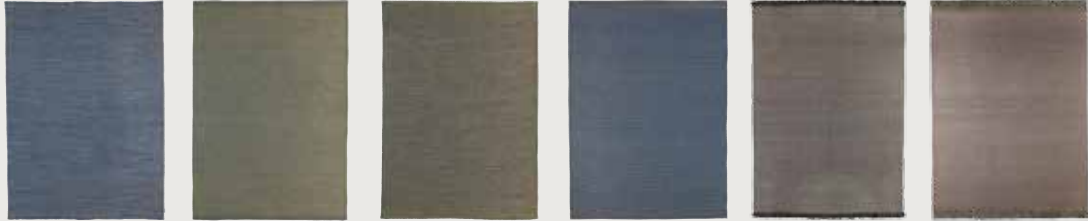

CTSCM2D44T1

Planter

CTFIB44

Malindi / Goa / Coimbra / Petra

Material

Malindi
Blue
Indigo

Malindi
Green
Seaweed

Goa
Blue
Indigo