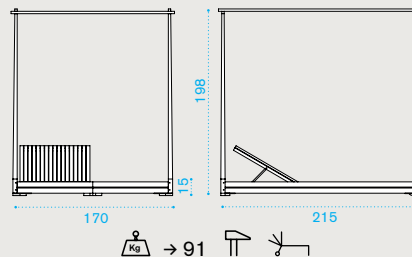

Lounge bed with curtains

Curtains included EZALT1S00T1
mattresses EZCUALA__

Sun lounger

EZLES00T1
mattress EZCULEA__