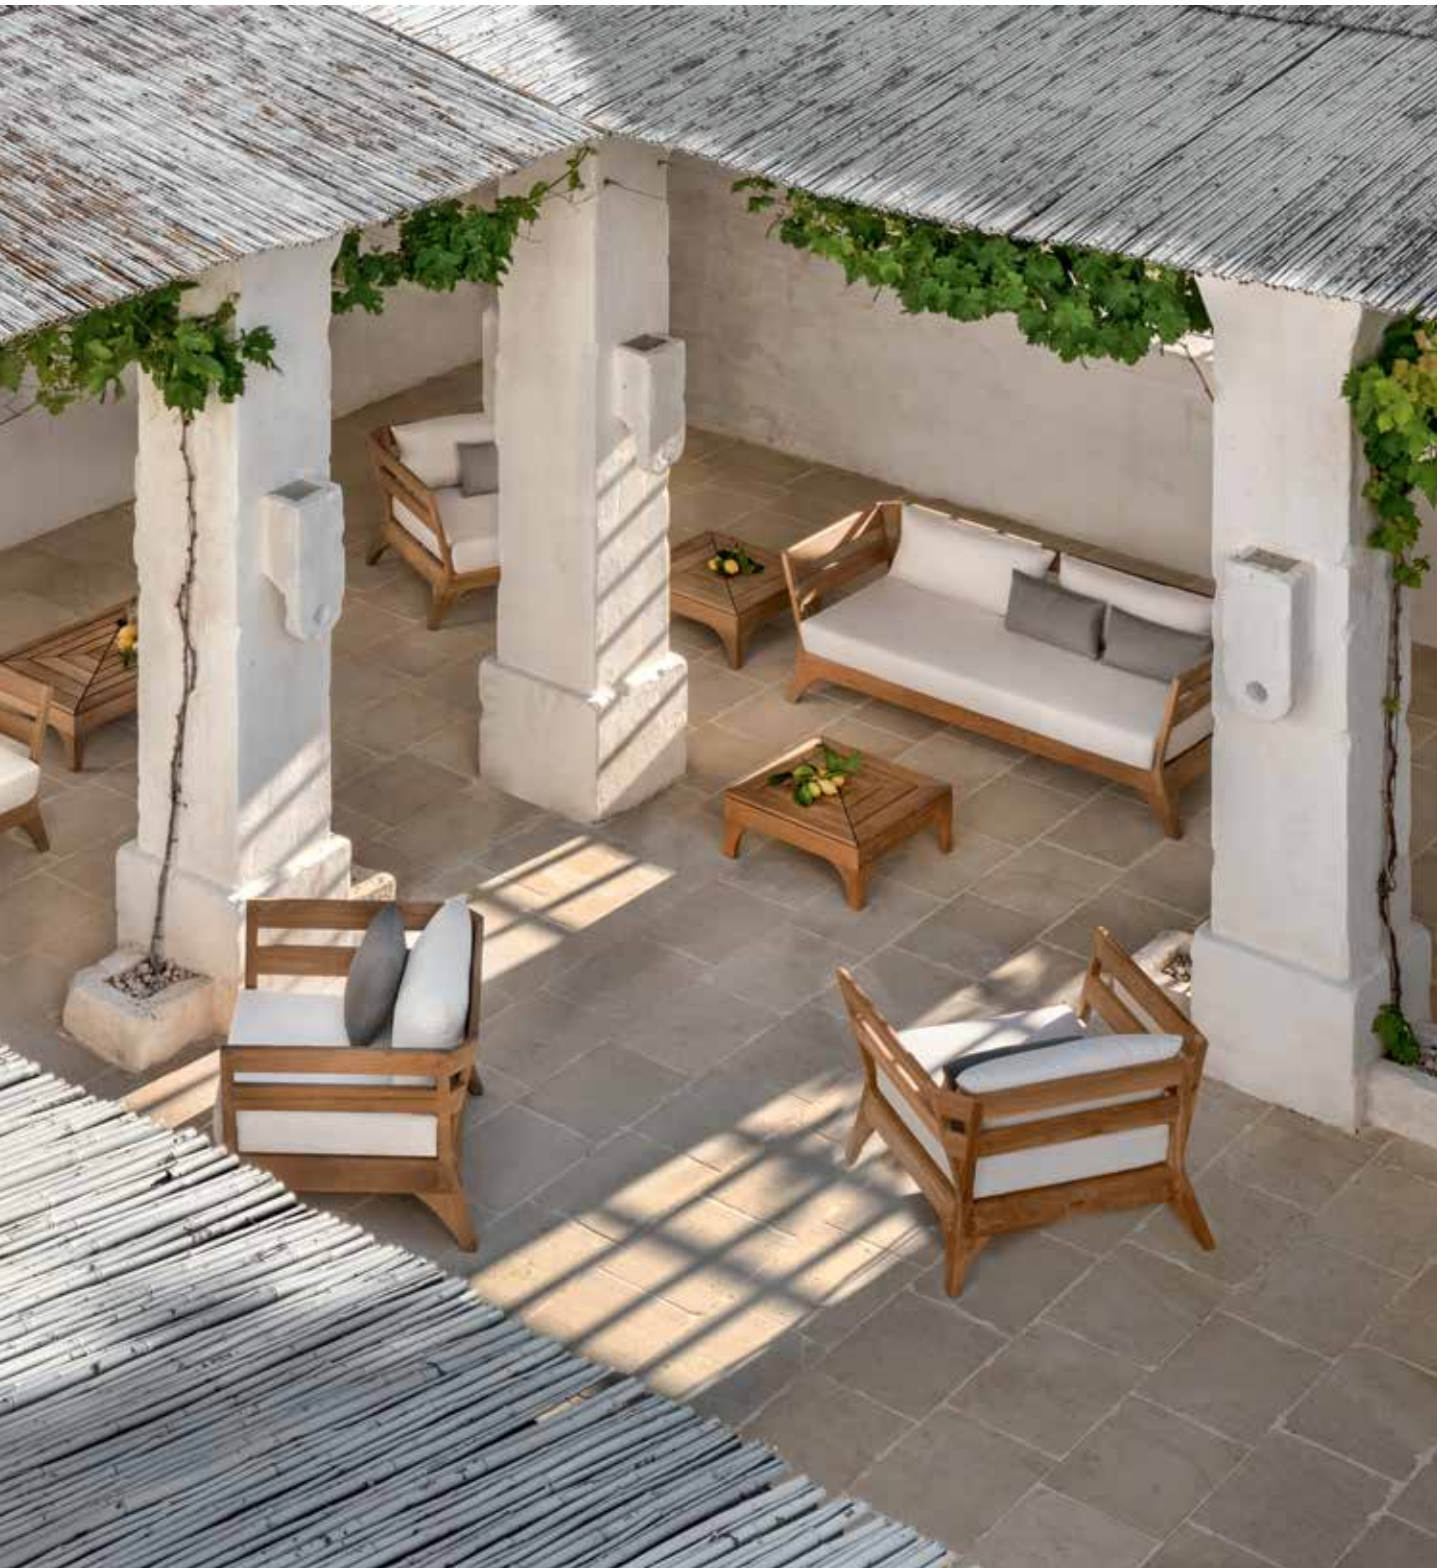

Village

design Ethimo.

Collection composed by: 3 seater sofa
/ lounge armchair / coffee tables.

it / Divani, poltrone
lounge e tavolini
in teak naturale. Cuscini
nature white.
Technical info → p 251

en / Sofas, lounge
armchairs and coffee
tables in natural teak. Nature
white cushions.
Material info → p 280 - 284