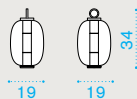

Rechargeable lantern

LNLAV_____