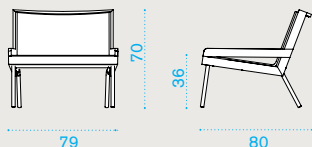

Lounge armchair

Allaperto Grand Hotel [AAPLS43M3W21](#)
seat and back cushion nature white with piping naval [AACUPLA25](#)

Allaperto Mountain version: Etwick [AAPLS51T5W20](#)
seat cushion espresso [AACUSEPLA39](#)

Allaperto Mountain version: Tartan [AAPLS51T1E38](#)
sleeping bag [AASBPPMA](#)
lumbar cushion red navajo with velvet blue piping [AACULBA31](#)

Allaperto Urban [AAPLS51T1E37](#)

Allaperto Camping chic [AAPLS43M3RTW](#)
seat and back cushion lime [AACUPLPPVA](#)

→ 12-14

2 seater sofa

Allaperto Grand Hotel [AAD2S43M3W21](#)
seat and 2 back cushions nature white with piping naval [AACUD2A25](#)

Allaperto Mountain version: Etwick [AAD2S51T5W20](#)
seat cushion espresso [AACUSED2A39](#)

Allaperto Mountain version: Tartan [AAD2S51T1E38](#)
sleeping bag [AASBPPMA](#)
lumbar cushion red navajo with velvet blue piping [AACULBA31](#)

Allaperto Urban [AAD2S51T1E37](#)