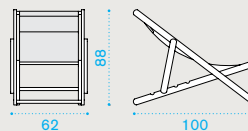

Kg → 7

Cruise / Petit club / Clay

Material

Fabrics

Cruise – Deck chair

pickled teak **CRSDT5**
 pickled teak chocolate **CRSDTCO**
 teak **CRSDT1**
 mattress **CRCUSDA__**

Petit club – Square coffee table 54x54 with removable tray