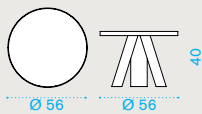

Round coffee table Ø 56

with slate grey ceramic stone top **ESTCTD_LN**
with dove grey ceramic stone top **ESTCTD_LG**