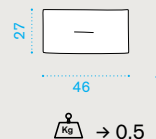

Lumbar cushion for armchair NEW

1 lumbar cushion red diamond **KNCUDCM1PP53**

Lounge armchair

teak **KNPLT1R70**
pickled teak **KNPLT5R71**