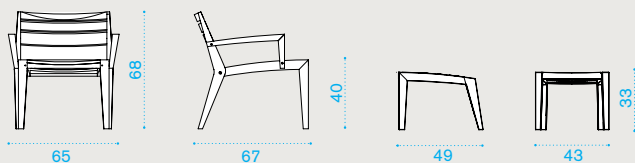

Ribot — design by Marc Sadler

Material

Natural Teak

Fabrics

Acrylic Nature Grey

Acrylic Nature White

Acrylic Espresso

Acrylic Red Navajo

Acrylic Yellow Apache

Rain cover

Ethi-Care

Lounge armchair

RBPLT1

cushion RBCUPLA__

Footstool

RFBST1

cushion RBCUFSA__

Square coffee table 50x50

RBTCQT1

Dining armchair

RBPDT1

cushion RBCUSEA__

Dining chair

RBSET1

cushion RBCUSEA__

Rectangular extendable dining table 235-340x100 ^{NEW}

RBTPRM1T1