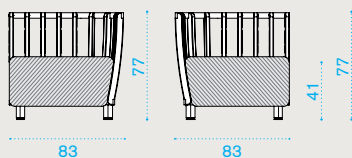

kg → 59

Lounge armchair

pickled teak **SWPLD__T5**
 natural teak **SWPLD__T1**
 cushions, seat+back **SWCUPLAW24**

kg → 29

Corner module

pickled teak **SWDMAUD__T5**
 natural teak **SWDMAUD__T1**
 cushions, seat+2 back **SWCUDMAUAW24**