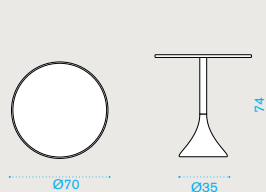

CNTPTM2H1D___

Dining table Ø70 h 105

CNTPTM2H2D___

→ 33 - 35 → 2

→ 34 - 36 → 2

Dining table 60X60 h 74

CNTPQM1H1D___

Dining table 60X60 h 105