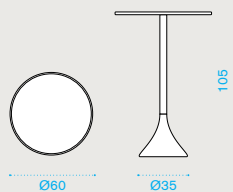

Dining table Ø60 h 105

CNTPTM1H2D___