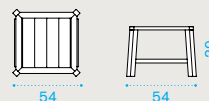

Petit club – Square coffee table 54x54 with removable tray

pickled teak **PCTCQT5**
teak **PCTCQT1**