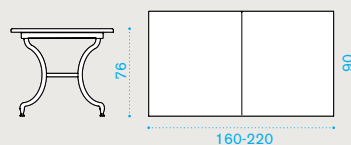

Extendable rectangular dining table 160-220x90

EITPRM1B__