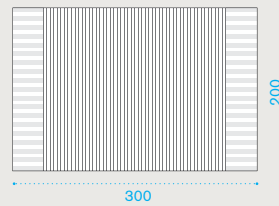

Goa

blue indigo **GOTAPP81**
green seaweed **GOPAPP80**