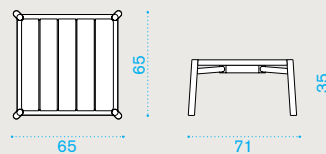

Square coffee table 65x65 **NEW**

teak **KITCQT1**
pickled teak **KITCQT5**