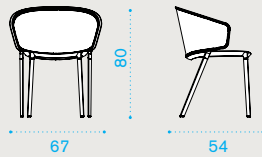

Round rope Lava Grey
Aluminium Dark Grey

Rain cover

Ethi-Care

Dining armchair - Natwick

PVPDD43WN

Dining armchair - Round rope ^{NEW}

light grey + warmwhite PVPDD43R1
lava grey + dark grey PVPDDGR4

Concreto ^{NEW} — design by Luca Nichetto