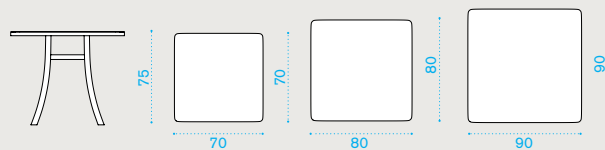

Square dining table 70x70 – 80x80 – 90x90

70x70 EITPQM1B__

80x80 EITPQM2B__

90x90 EITPQM3B__