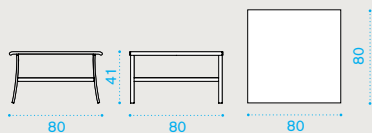

Lounge armchair

EIPLS__

cushions, seat+back EICUPLAW2_

→ 18,8

Square coffee table 80x80

EITCQB__

→ 15,5

Round dining table Ø 110