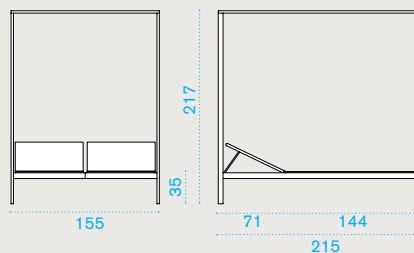

Loungebed

Curains included

Allaperto Grand Hotel **AAALB43M3W21**
2 mattresses nature white with piping narval **AACUALA25**

Allaperto Mountain version: Etwick **AAALB51T5W20**
2 mattresses espresso **AACUALA39**

Allaperto Urban **AAALB51T5E37**