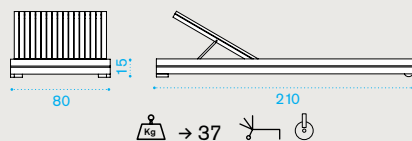

Fabrics

Rain cover

Smart – side table 43x35

SMTCRD__

Lounge bed with curtains

Curtains included EZALT1S00T1
mattresses EZCUALA__

Sun lounger

EZLES00T1
mattress EZCULEA__