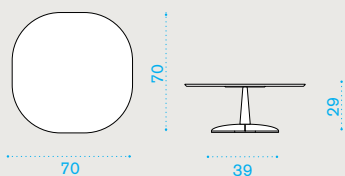

Ceramic Stone White Ceramic Stone Black Vulcano
Ceramic Stone Grey

Cover base

Pickled Teak Natural Teak

Rain cover

Ethi-Care

Coffee table 70x70 h 29

EJTQH1B___

→ 23,5 → 2