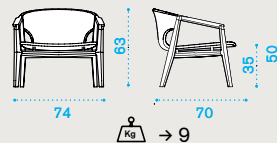

Lumbar cushion for 3 seater sofa NEW

2 lumbar cushions red diamond **KNCUDCM2PP53**

2 seater sofa

teak **KND2T1R70**
pickled teak **KND2T5R71**

Lounge high back armchair

teak **KNPLH2T1R70**
pickled teak **KNPLH2T5R71**

Lumbar cushion

black stone **KNCULBPLA28**
nature grey **KNCULBPLA24**
red diamonds **KNCULBPLPP53**

Lumbar cushion for armchair NEW

1 lumbar cushion red diamond **KNCUDCM1PP53**

Lounge armchair

teak **KNPLT1R70**
pickled teak **KNPLT5R71**

Rocking armchair

teak **KNPLH2RKT1R70**
pickled teak **KNPLH2RKT5R71**

Footstool

teak **KNFTT1R70**
pickled teak **KNFTT5R71**