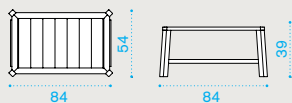

Petit club – Rectangular coffee table 84x54 with removable tray

pickled teak **PCTCRT5**
teak **PCTCRT1**