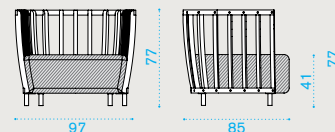

kg → 59

Lounge armchair

pickled teak **SWPLD__T5**
 natural teak **SWPLD__T1**
 cushions, seat+back **SWCUPLAW24**

kg → 29

Corner module

pickled teak **SWDMAUD__T5**
 natural teak **SWDMAUD__T1**
 cushions, seat+2 back **SWCUDMAUAW24**