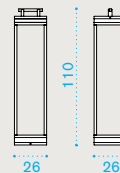

XL floor lamp
CALAXB4_T5

→ 11,5 **CE** IP44 LED 230 Vac 17W
ENERGETIC CLASS: A