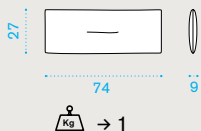

Lumbar cushion for 3 seater sofa NEW

2 lumbar cushions red diamond **KNCUDCM2PP53**

2 seater sofa

teak **KND2T1R70**
pickled teak **KND2T5R71**