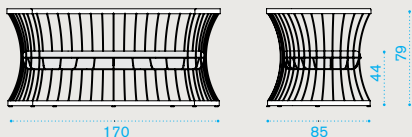

2 seater sofa

CLD2D31M

cushions, seat+2 back CLCUD2A12

→ 23