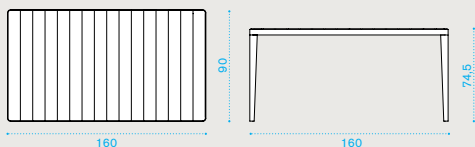

pickled teak **LATPQM1H1B40T5**
teak **LATPQM1H1B51T1**

Square dining table 90x90

pickled teak **LATPQM2B40T5**
teak **LATPQM2B51T1**

Rectangular dining table 160x90

pickled teak **LATPRM2B40T5**
teak **LATPRM2B51T1**