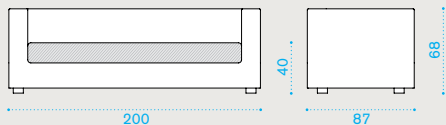

3 seater sofa

CBD2W2_

cushions, seat+2 back **CBCUD3A_**