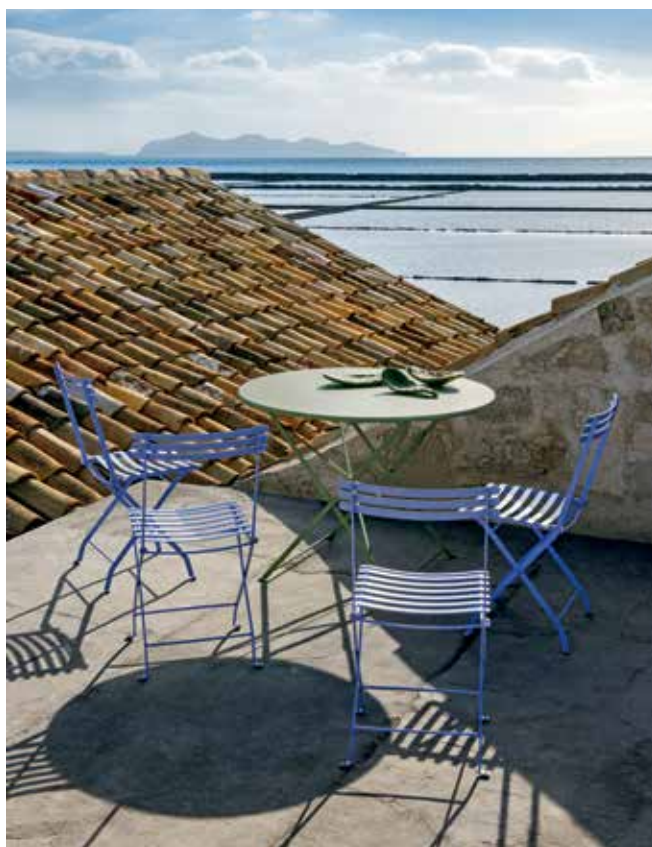

Flower

it / Un classico della collezione Ethimo. Flower è una linea di arredi in metallo colorato dalle vivaci cromie ispirate alla natura.

en / A classic from the Ethimo collection. Flower is a line of coloured metal furniture, its lively hues inspired by nature.

it / Tavoli e sedie
chiudibili o impilabili
in metallo disponibili in tredici
colori. **Technical** info → p 262

en / Folding or stackable
metal tables and
chairs available in thirteen
colours. **Material** info → p 283