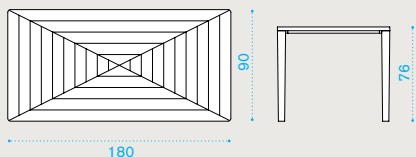

teak **FDTPQT1**
pickled teak **FDTPQT5**

→ 10 → 4

Stella – Dining armchair

teak **SEPDT1**
pickled teak **SEPDT5**

→ 6,5

Friends – Rectangular dining table 180x90

teak **FDTPRT1**
pickled teak **FDTPRT5**

→ 29 → 6 - 8