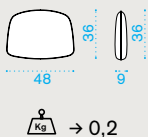

Lumbar cushion for 3 seater sofa NEW

2 lumbar cushions red diamond **KNCUDCM2PP53**

2 seater sofa

teak **KND2T1R70**
pickled teak **KND2T5R71**

Lounge high back armchair

teak **KNPLH2T1R70**
pickled teak **KNPLH2T5R71**

Lumbar cushion

black stone **KNCULBPLA28**
nature grey **KNCULBPLA24**
red diamonds **KNCULBPLPP53**

Lumbar cushion for armchair NEW

1 lumbar cushion red diamond **KNCUDCM1PP53**

Lounge armchair

teak **KNPLT1R70**
pickled teak **KNPLT5R71**

Rocking armchair

teak **KNPLH2RKT1R70**
pickled teak **KNPLH2RKT5R71**

Footstool

teak **KNFTT1R70**
pickled teak **KNFTT5R71**