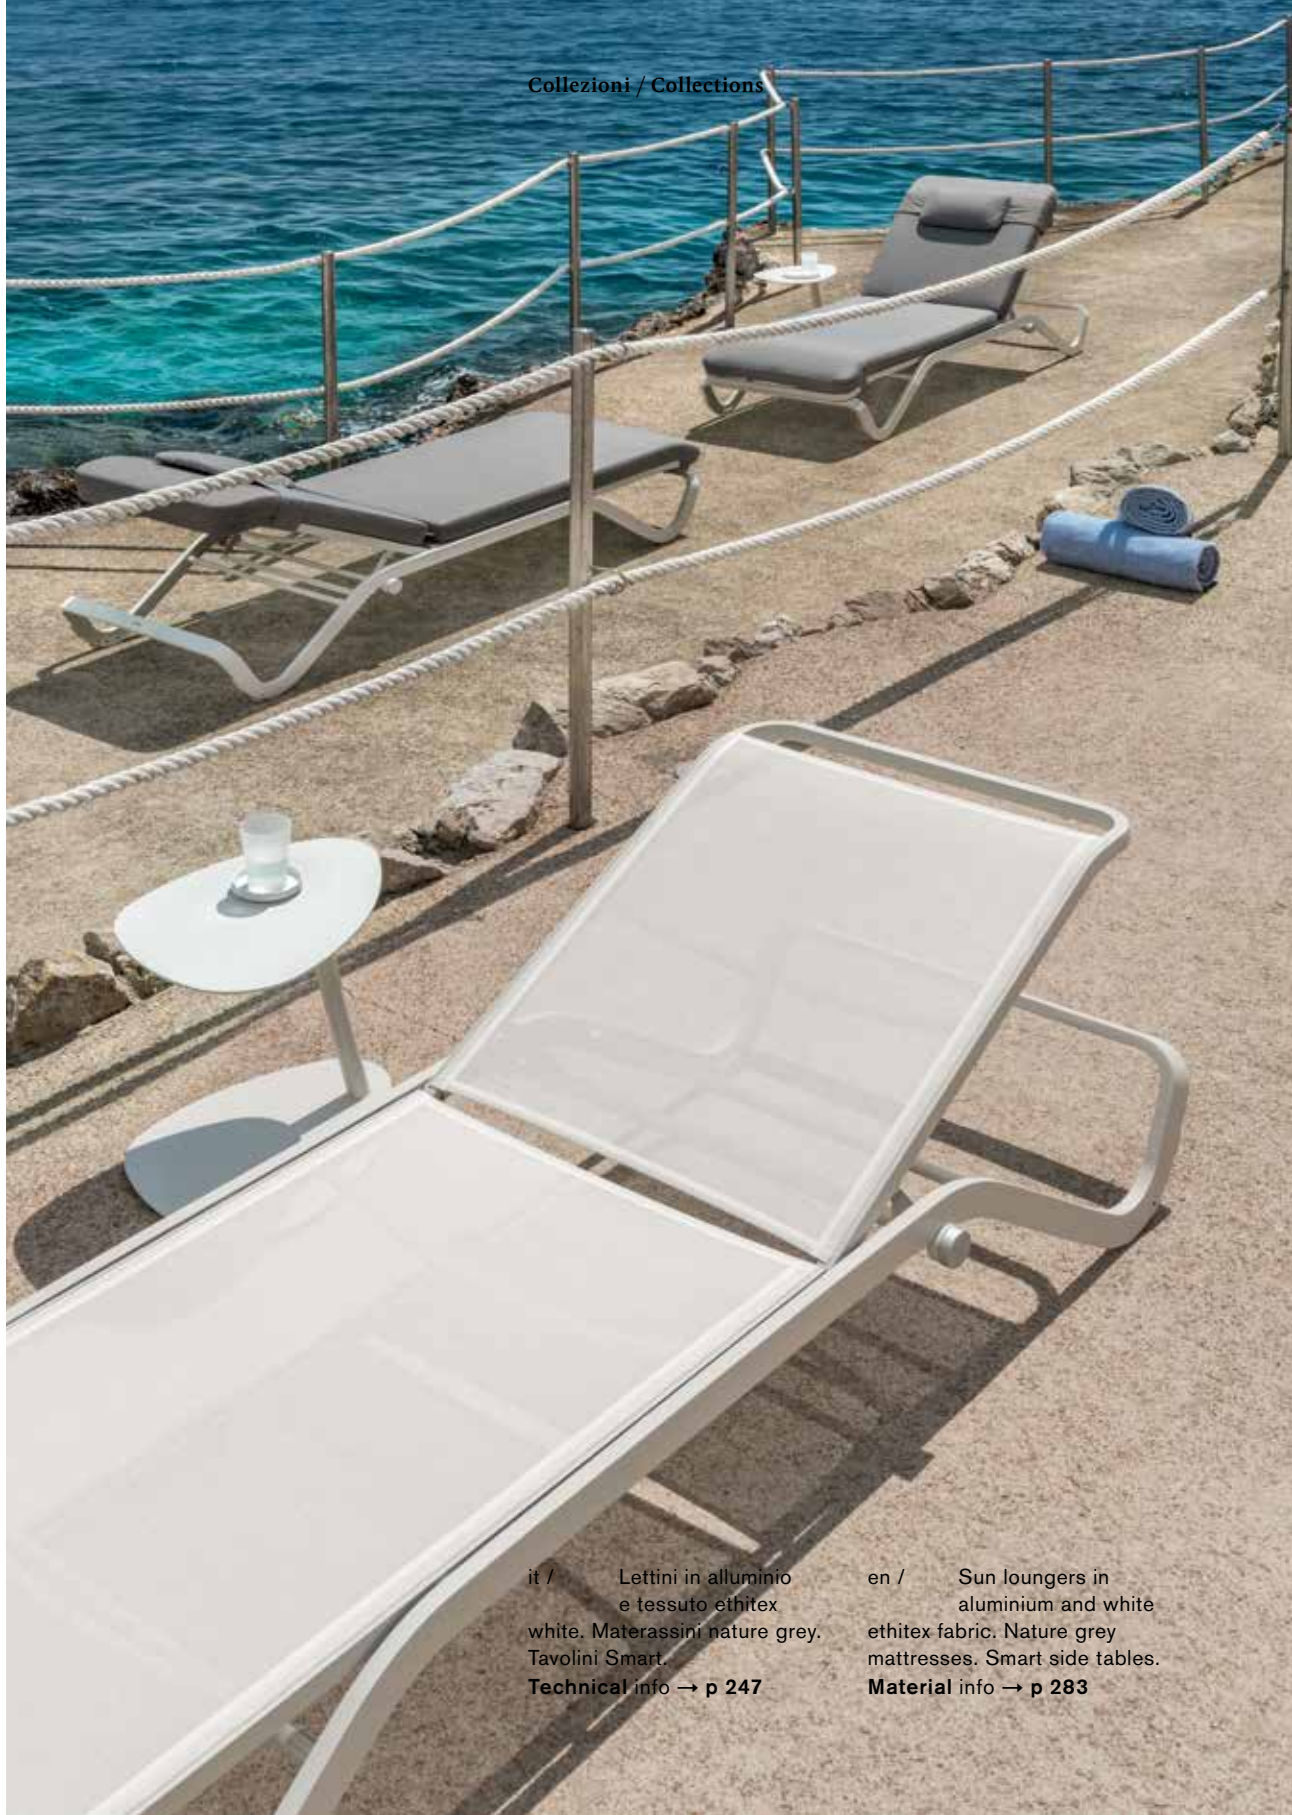

Material info → p 283

Ocean

it / Tavolo tondo in
alluminio warmwhite.
Studios sedia chiudibile.
Technical info → p 247

en / Round dining table in
warmwhite aluminium.
Studios folding armchair.
Material info → p 283