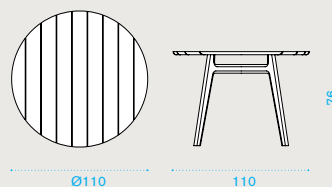

→ 7

Square dining table 90x90

teak **KNTPQT1**
pickled teak **KNTPQT5**

→ 17 → 4

Round dining table Ø110

teak **KNTPTT1**
pickled teak **KNTPTT5**

→ 27 → 5

Rectangular dining table 200x100