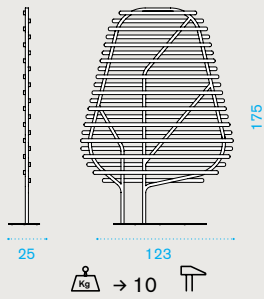

48 kg base OMBAM22PB_

70 kg base OMBAM23PB_

Clostra — design by Emmanuel Gallina

Material

Metal Warmgrey
Natural Teak

Shield 123x175

CTSCM1D44T1

Shield 145x145