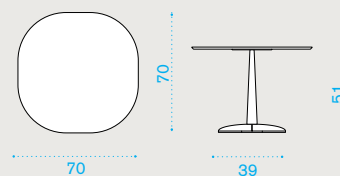

Coffee table 70x70 h 51

EJTQH2B___