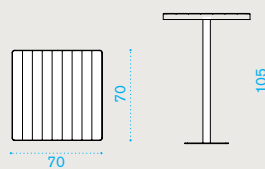

High square dining table 70x70

pickled teak **LATPQM1H2B40T5**
teak **LATPQM1H2B51T1**