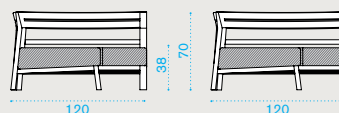

Corner module

- teak **CODMAUT1**
- pickled teak **CODMAUT5**
- cushions, seat+back **COCUDMAUA___**