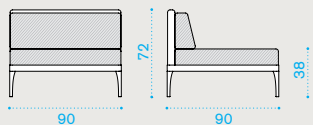

Acrylic Nature White

Acrylic Nature Grey

Rain cover

Ethi-Care

Central module

IFDMCM1D4_W2_

cushions, seat+back IFCUDMCM1AW2_

→ 25