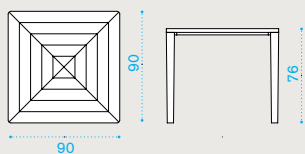

Material

Material

Fabrics

Rain cover

Friends – Square dining table 90x90

teak **FDTPQT1**
pickled teak **FDTPQT5**

→ 10 → 4