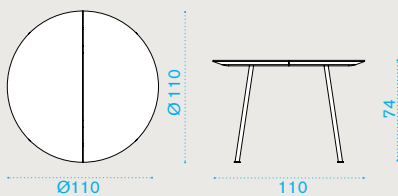

Dining chair

AGSEB48T1

→ 6

Shaped seat cushion

black stone AGCUSEAW28
geometric terra AGCUSEPP35
geometric marine AGCUSEPP36

→ 0,2

Round dining table Ø 110

AGTPTB48T1

→ 25 → 5

Square dining table 90x90

AGTPQB48T1

→ 23 → 4

Rectangular dining table 200x100

AGTPRB48T1

→ 45 → 8