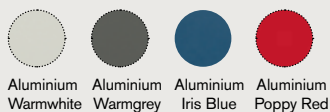

Ocean

Material

Aluminium Warmwhite Aluminium Warmgrey Aluminium Iris Blue Aluminium Poppy Red

Fabrics

Acrylic Nature White Acrylic Nature Grey Acrylic Narval Blue Acrylic Cherry Red Ethitex White Ethitex Dove Grey

Dining armchair

OCRDD__
seat cushion OCCUPDA__

→ 4,5

Lounge armchair

OCPLD__
seat cushion OCCUPLA__

→ 7

Round dining table Ø 120

OCTPTD__

→ 18 → 6

Sunbed

OCLED4__
mattress nature grey OCCULEAW24

→ 17