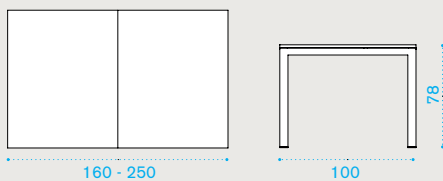

Material

Rain cover

Material

Flat - Extendable rectangular dining table 160-250x100

FTTPRM1B4_