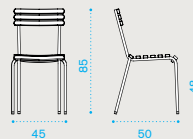

Dining chair

pickled teak **LASEB40T5**
teak **LASEB51T1**