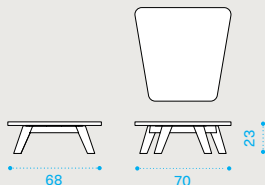

Acrylic
Nature
White

Acrylic
Nature
Grey

Polyester
Hydro

Coffee table 68 x 70 - small

brushed natural teak + marble **RATCQT1SMS**
 brushed natural teak + smeraldo **RATCQT1SPSR**

kg → 26

Coffee table 68 x 70 - small