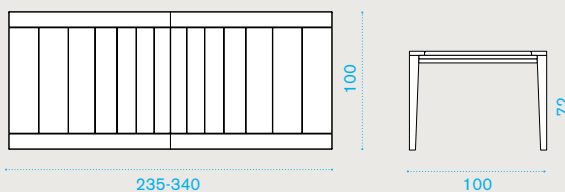

Dining chair

RBSET1

cushion RBCUSEA__

Rectangular extendable dining table 235-340x100 ^{NEW}

RBTPRM1T1

Allaperto — design by Matteo Thun & Antonio Rodriguez

Allaperto Grand Hotel

Material