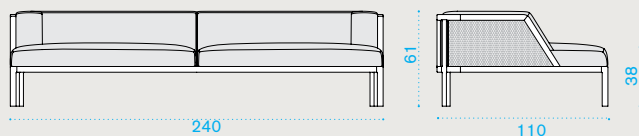

Kg → 35

Lounge armchair

natural teak **GLPLT1R1**
 pickled teak **GLPLT5R2**
 cushions, seat+back **GLCUPL**___

Kg → 28

XL sofa

natural teak **GLD3T1R1**
 pickled teak **GLD3T5R2**
 cushions, seat+back **GLCUDI**___