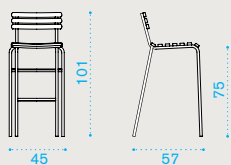

Barstool

pickled teak **LASGB40T5**
teak **LASGB51T1**