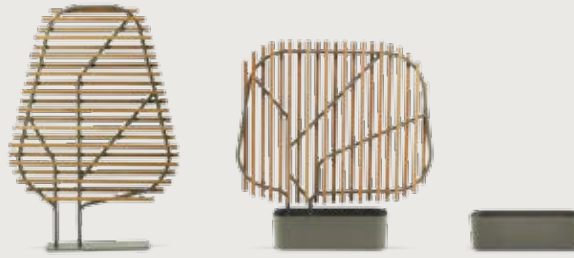

Clostra — design by Emmanuel Gallina