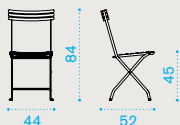

Folding chair

FLSPB__