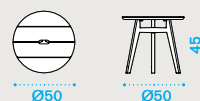

Round coffee table Ø 50

teak [KNTCTT1](#)

pickled teak [KNTCTT5](#)