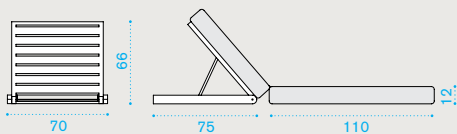

Sand – Teak

SDLET1

mattress SDCULEA__

Sand – Teak + ethitex

SDLET1E5_

Sandy – Backrest

teak SYSHT1

mattress ethitex SYCUSHE52