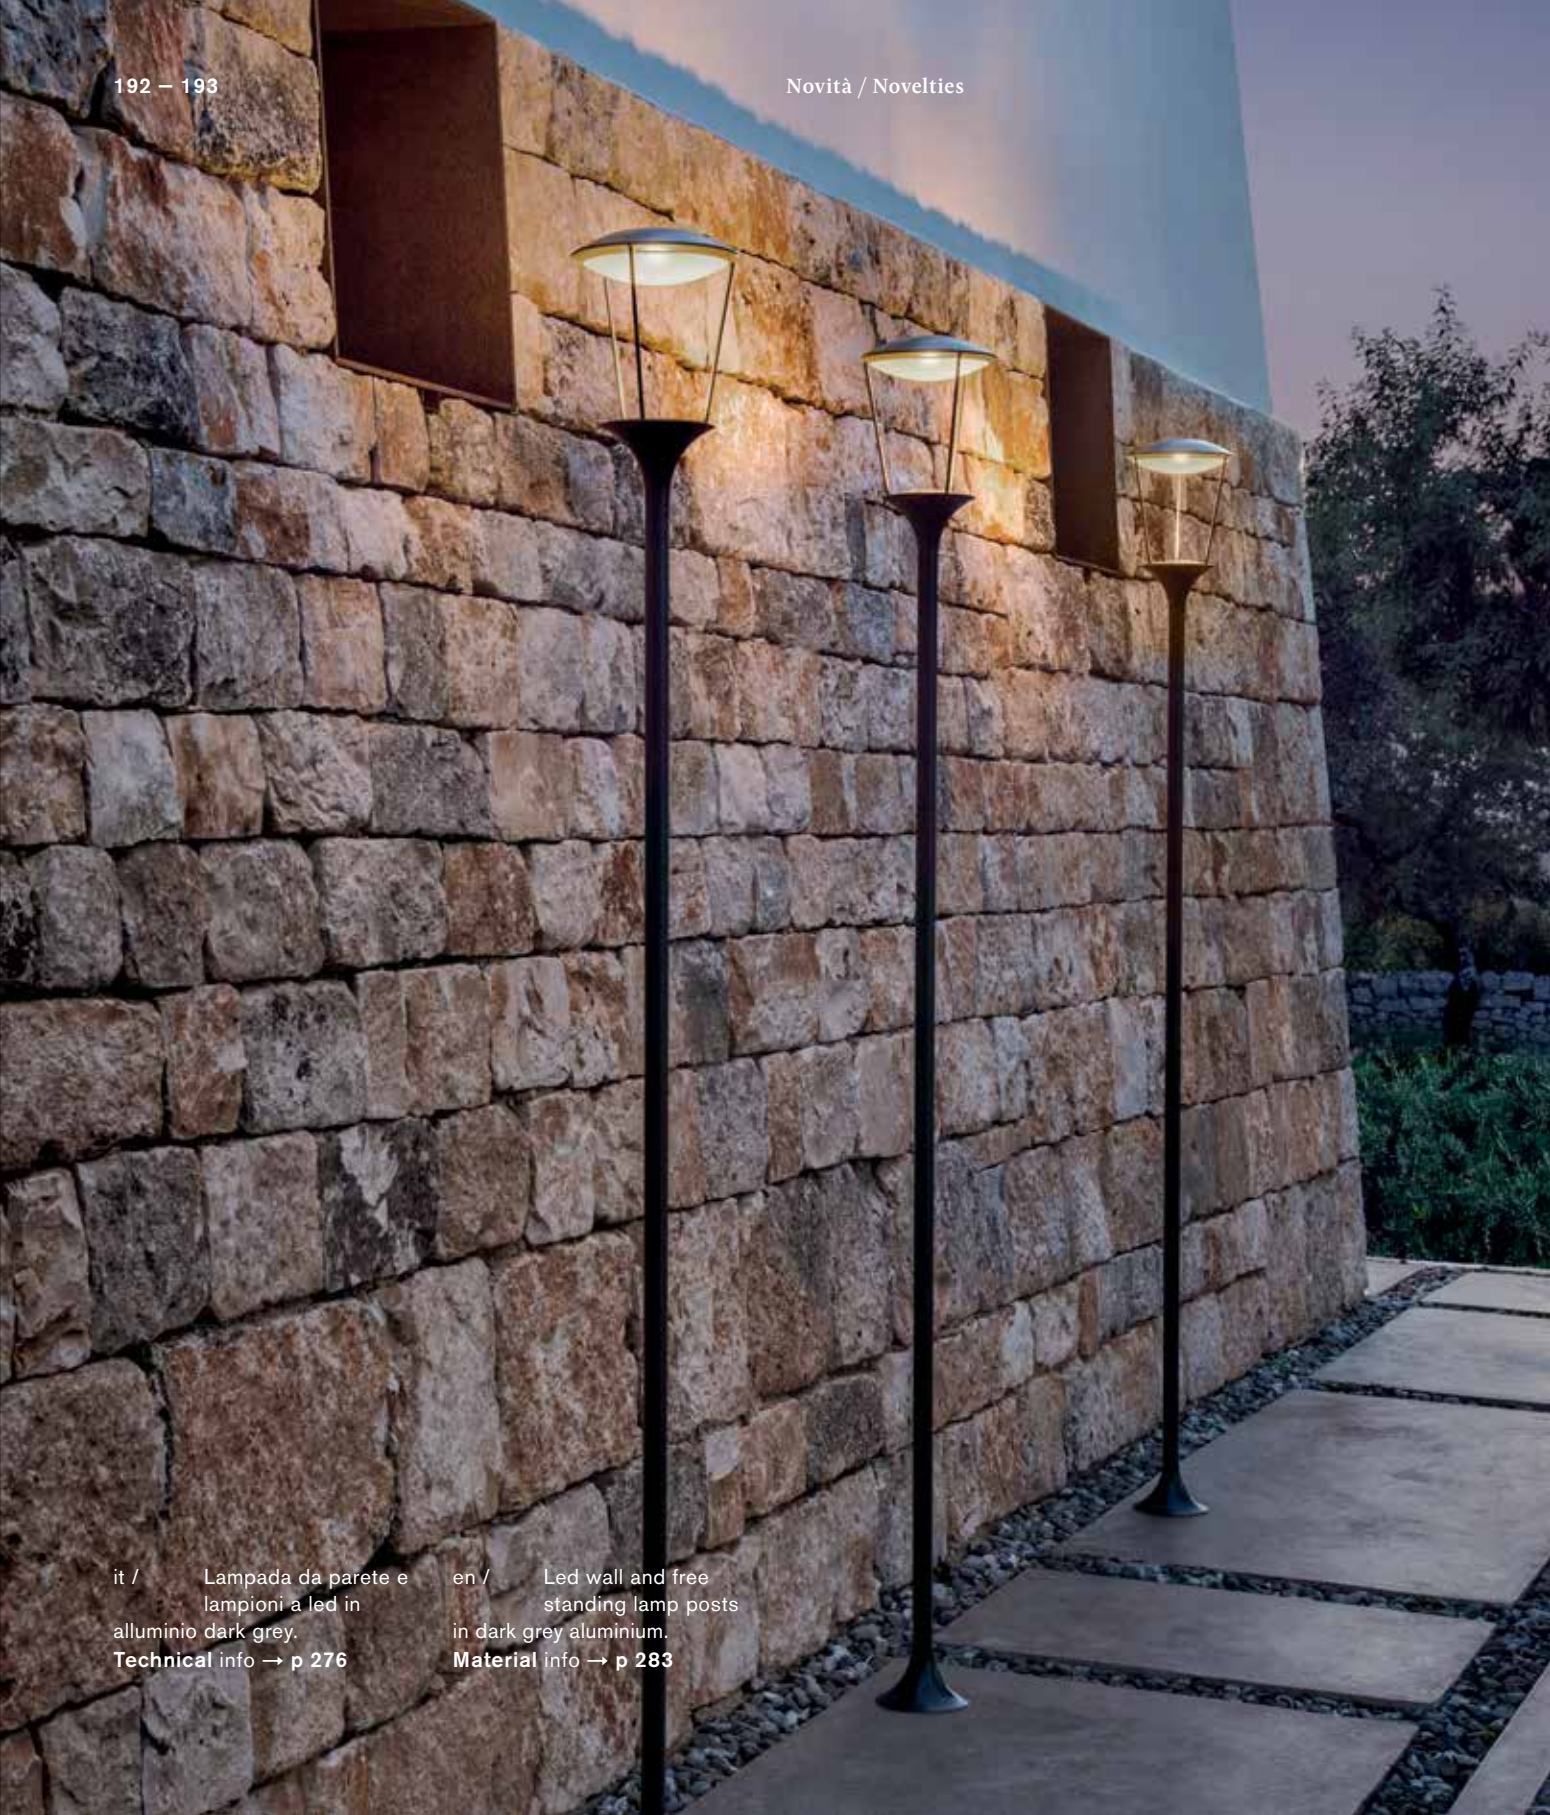

en / Reminiscent in design of nineteenth-century street lamps, Pharos has a led light source. Its glow reflecting from above creates a diffused and cosy light, featuring in style the most sophisticated outdoor spaces.