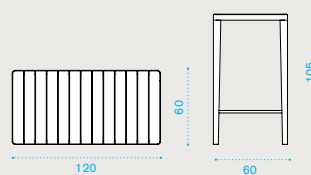

High rectangular table 120x60

pickled teak **LATPRM1B40T5**
teak **LATPRM1B51T1**