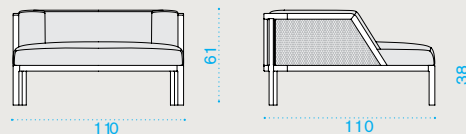

Kg → 35

Lounge armchair

natural teak **GLPLT1R1**
 pickled teak **GLPLT5R2**
 cushions, seat+back **GLCUPL**___

Kg → 28

XL sofa

natural teak **GLD3T1R1**
 pickled teak **GLD3T5R2**
 cushions, seat+back **GLCUDI**___