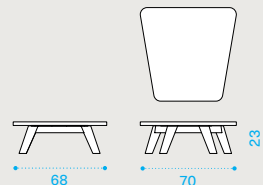

Coffee table 68 x 70 - small

pickled teak + marble **RATCQT5MS**
pickled teak + smeraldo **RATCQT5PSR**