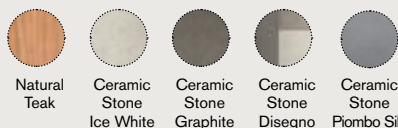

→ 22

Play

Material - Frame

Aluminium Warmwhite
Aluminium Warmgrey
Aluminium Olive Green

Material - Table top

Natural Teak
Ceramic Stone Ice White
Ceramic Stone Graphite
Ceramic Stone Disegno
Ceramic Stone Piombo Silk