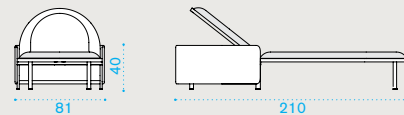

Sun lounger

sun lounger **ESLEWNFD43T5**
mattress nature white **ESCULEAW25**