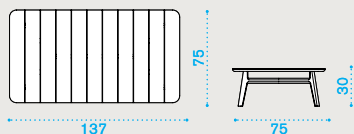

Fabrics

Acrylic
Black Stone

Acrylic
Nature Grey

Rectangular coffee table 137x75

teak [KNTCRM1T1](#)

pickled teak [KNTCRM1T5](#)

→ 17

Round coffee table Ø 50