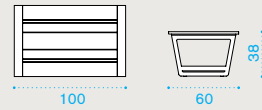

→ 39

Coffee table 100x60

teak **COTCRM1T1**
 pickled teak **COTCRM1T5**
 pickled teak chocolate **COTCRM1TCO**
 mahogany **COTCRM1M3**

→ 11

XL coffee table 120x80

teak **COTCRM2T1**
 pickled teak **COTCRM2T5**