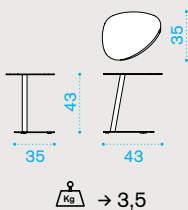

Rain cover

Smart – side table 43x35

SMTCRD__