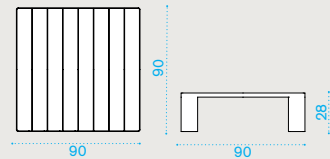

→ 53

Square coffee table 90x90

with slate grey ceramic stone top **ESTCQD_LN**
with dove grey ceramic stone top **ESTCQD_LG**

Kg → 21

Square coffee table 90x90

with pickled teak top **ESTCQD_T5**

Kg → 19

Round coffee table Ø 56