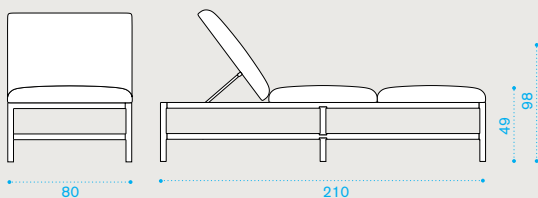

→ 10

Square coffee table 100x100 h35

natural teak + ceramic stone ice white **GLTCQHT1LI**
 pickled teak + ceramic stone sand **GLTCQHT5LS**

→ 15

Sunbed ^{NEW}

natural teak + mattress **GLLET1___**
 pickled teak + mattress **GLLET5___**