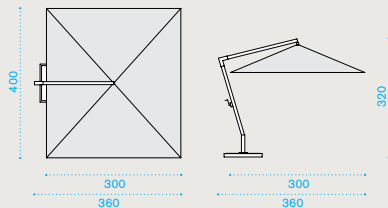

Rectangular umbrella 4x3 m

HOOBRFA__

8 concrete tiles SETMA8PZ

umbrella → 90 + tiles → 167

Square umbrella 3x3 m

HOOBQFA__

8 concrete tiles SETMA8PZ

umbrella → 85 + tiles → 167