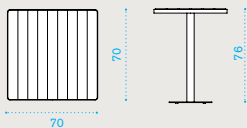

Square dining table 70x70

pickled teak **LATPQM1H1B40T5**
teak **LATPQM1H1B51T1**