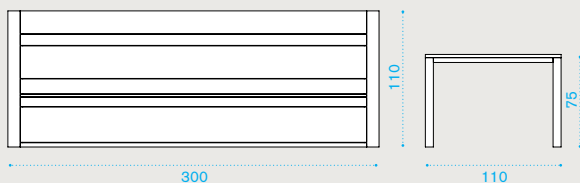

XL rectangular dining table 300x110

teak **COTPRM2T1**
pickled teak **COTPRM2T5**