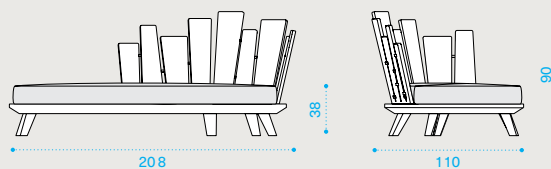

→ 35

Daybed right

brushed natural teak **RADDT1S**
 pickled teak **RADDT5**
 seat cushion **RACUDDP**

→ 60,5

Daybed left

brushed natural teak **RADST1S**
 pickled teak **RADST5**
 seat cushion **RACUDSP**

→ 60,5