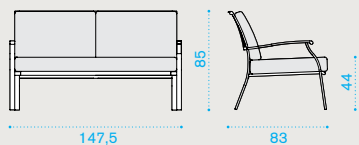

Rain cover

2 seater sofa

EID2S__

cushions, seat+2 back EICUD2AW2_