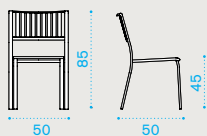

EITPRM1B__

Dining chair

EISEB__

Classic seat cushion (H 3cm) EICUSEPDAW2_

Pratic seat cushion (H 2cm) CUSEPREIA1

Dining armchair

EIPDB__

Classic seat cushion (H 3cm) EICUSEPDAW2_