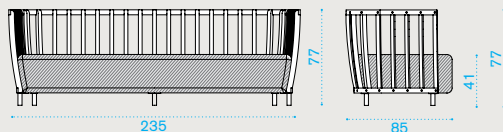

Porch swing

pickled teak + metal **SWDOD__T5**
 natural teak + metal **SWDOD__T1**
 cushions, seat+ 2 back
SWCUD2AW24
 curtain **SWTEDOV78**

kg → 84

XL sofa

pickled teak **SWD3D__T5**
 natural teak **SWD3D__T1**
 cushions, seat+3 back **SWCUD3AW24**