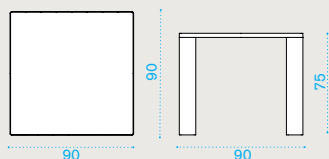

Kg → 21

Sun lounger

sun lounger **ESLEWNFD43T5**
mattress nature white **ESCULEAW25**

Kg → 44 

Square dining table 90x90

with ceramic stone top slate grey **ESTPQD_LN**
with ceramic stone top dove grey **ESTPQD_LG**