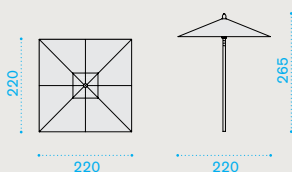

Fabrics

Polyester Dove Grey

Polyester White

Polyester Red

Rain cover

Ethi-Care

Square umbrella 2,2x2,2 m

UMOMQM1P_