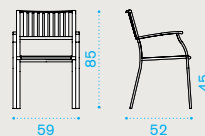

Dining armchair

EIPDB__

Classic seat cushion (H 3cm) EICUSEPDAW2_

Pratic seat cushion (H 2cm) CUSEPREIA1