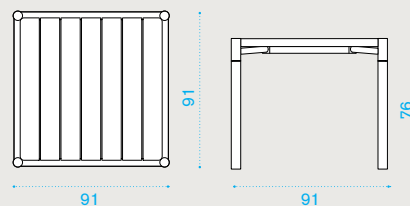

Square dining table 91x91 **NEW**

teak **KITPQT1**
pickled teak **KITPQT5**