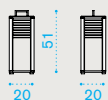

Table lamp

GGLATD52T1

→ 3,5 IP44 1 x 8W MAX 17W LED 220–240V

ENERGETIC CLASS: A