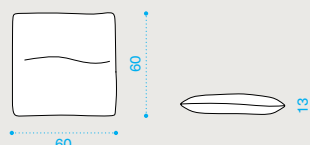

Back cushion 60x60 cm

RACUSCM2__