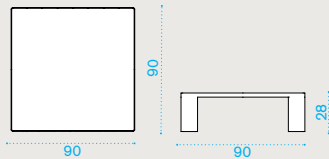

→ 53

Square coffee table 90x90

with slate grey ceramic stone top **ESTCQD_LN**
with dove grey ceramic stone top **ESTCQD_LG**

Kg → 21

Square coffee table 90x90

with pickled teak top **ESTCQD_T5**

Kg → 19

Round coffee table Ø 56