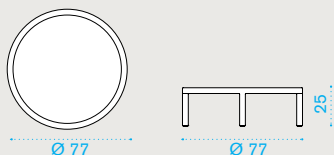

Kg → 52

Complementary back cushion for XL sofa and armchair

nature white **GLCUSAW25**
 corda **GLCUSCPP50**

Kg → 1,3

Coffee table Ø 77 h25

natural teak + ceramic stone ice white **GLTCTH1T1LI**
 pickled teak + ceramic stone sand **GLTCTH1T5LS**