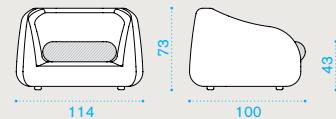

Phorma - Lounge armchair

PHPOW2_

cushions, seat+back PHCUPOA_

→ 32

Loto - Rectangular coffee table 65x40

LOTCRW2_

→ 5,5

Loto - Square coffee table 90x90

LOTQW2_