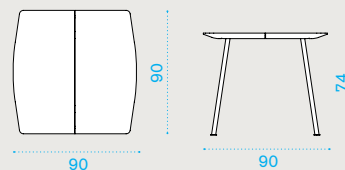

Round dining table Ø 110

AGTPTB48T1

→ 25 → 5

Square dining table 90x90

AGTPQB48T1

→ 23 → 4

Rectangular dining table 200x100

AGTPRB48T1