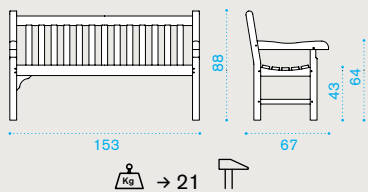

Notting hill – Bench

pickled teak **NHPAT5**
pickled teak chocolate **NHPATCO**
teak **NHPAT1** / mahogany **NHPAM_**
classic cushion **NHCUPAA__**