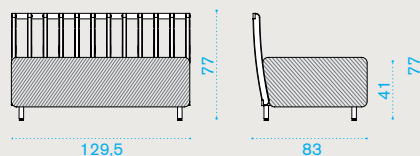

XL central module

pickled teak **SWDMCD__T5**
natural teak **SWDMCD__T1**
cushions, seat+2 back **SWCUDMCAW24**