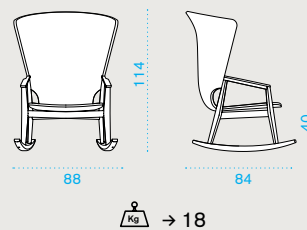

Lumbar cushion for armchair NEW

1 lumbar cushion red diamond **KNCUDCM1PP53**

Lounge armchair

teak **KNPLT1R70**
pickled teak **KNPLT5R71**

Rocking armchair

teak **KNPLH2RKT1R70**
pickled teak **KNPLH2RKT5R71**