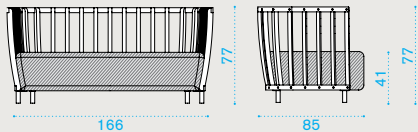

Rain cover

2 seater sofa

pickled teak **SWD2D__T5**
natural teak **SWD2D__T1**
cushions, seat+
2 back **SWCUD2AW24**

kg → 43

Porch swing

pickled teak + metal **SWDOD__T5**
natural teak + metal **SWDOD__T1**
cushions, seat+ 2 back
SWCUD2AW24
curtain **SWTEDOV78**