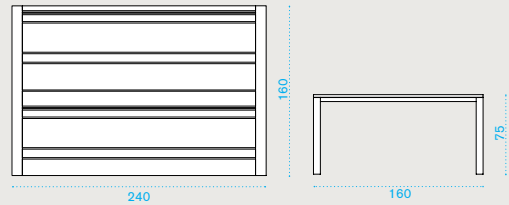

Rectangular dining table 240x160

teak **COTPRM1T1**
pickled teak **COTPRM1T5**