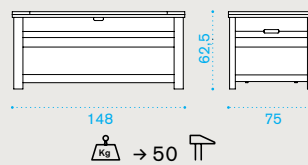

T-Box – Trunk

pickled teak **TBBLT5**
teak **TBBLT1**