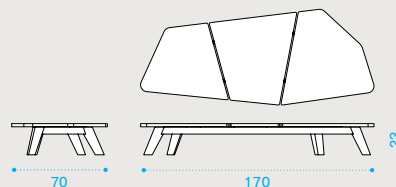

Coffee table 70 x 170 - large

pickled teak + marble **RATCRT5MS**
pickled teak + smeraldo **RATCRT5PSR**