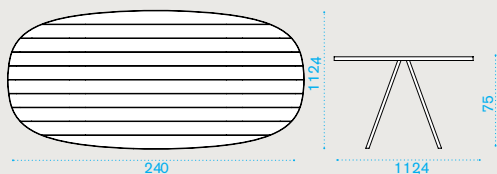

→ 65 → 8

Rectangular dining table 200x99

with pickled teak table top [ESTPRD_T5](#)

→ 54 → 8

Oval dining table 240x112,4

with pickled teak top [ESTPOD_T5](#)

→ 55 → 8

Dining armchair