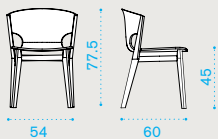

Dining chair

teak **KNSET1R70**
pickled teak **KNSET5R71**