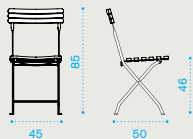

High round table Ø 60

pickled teak **LATPTH2B40T5**
teak **LATPTH2B51T1**

High square dining table 70x70

pickled teak **LATPQM1H2B40T5**
teak **LATPQM1H2B51T1**

Folding chair

pickled teak **LASPB40T5**
teak **LASPB51T1**