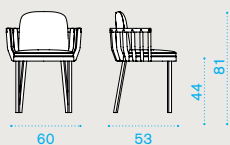

Dining armchair

pickled teak **SWPDD__T5**
natural teak **SWPDD__T1**
cushions, seat+back **SWCUPD____**