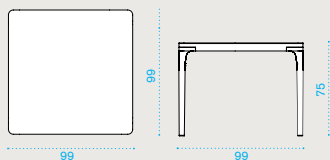

Square dining table 99x99

aluminium **PLTQM1D4_**
aluminium + ceramic stone **PLTQM1D_LL**