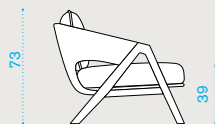

Polypropylene
Red Diamonds

3 seater sofa ^{NEW}

teak **KND3T1R70**

pickled teak **KND3T5R71**

cushions, seat+back **KNCUD3PP__**

207

84

Kg → 41