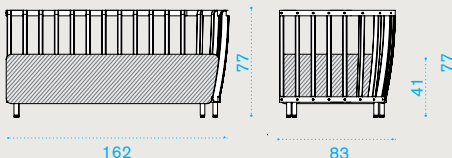

Back end module left

pickled teak **SWDMFSD__T5**
natural teak **SWDMFSD__T1**
cushions, seat+3 back **SWCUDMFSW24**