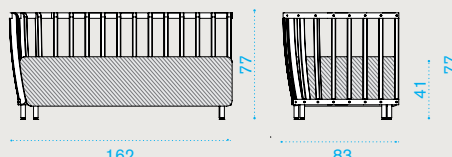

Back end module right

pickled teak **SWDMFDD__T5**
natural teak **SWDMFDD__T1**
cushions, seat+3 back **SWCUDMFDW24**