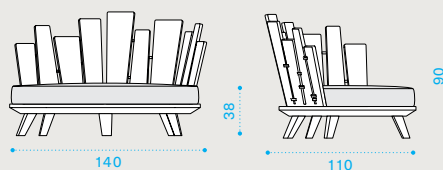

brushed natural teak **RAPLDT1S**
 pickled teak **RAPLDT5**
 seat cushion **RACUPLDP__**

→ 35

Lounge armchair left

brushed natural teak **RAPLST1S**
 pickled teak **RAPLST5**
 seat cushion **RACUPLSP__**