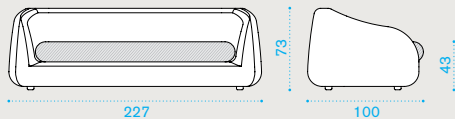

Phorma - 3 seater sofa

PHD3W2_

cushions, seat+2 back PHCUD3A_

→ 51