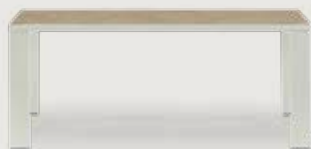

Kg → 23 

Square dining table 90x90

with pickled teak top **ESTPQD_T5**

Kg → 20 

Esedra — design by Luca Nichetto

Material - Frame

Natwick
Tight
Weave

Natwick
Wide
Weave