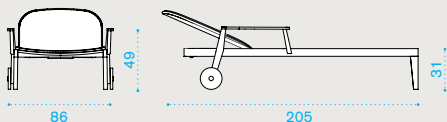

teak **KNTPRM1T1**
pickled teak **KNTPRM1T5**

→ 70 → 6-8

XL rectangular dining table 263x110

teak **KNTPRM2T1**
pickled teak **KNTPRM2T5**

→ 95 → 10

Sun lounger

teak **KNLET1R70**
mattress **KNCULEA__**

→ 28