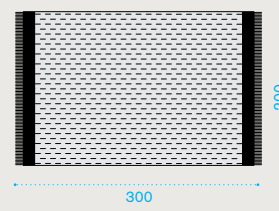

Petra

PTTAPP83