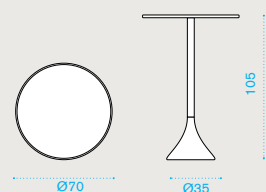

CNTPTM2H1D___

Dining table Ø70 h 105

CNTPTM2H2D___

→ 33 - 35 → 2

→ 34 - 36 → 2

Dining table 60X60 h 74

CNTPQM1H1D___

Dining table 60X60 h 105