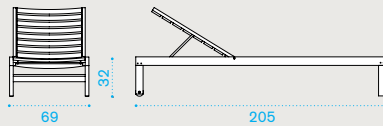

Sand – Teak

SDLET1

mattress SDCULEA__