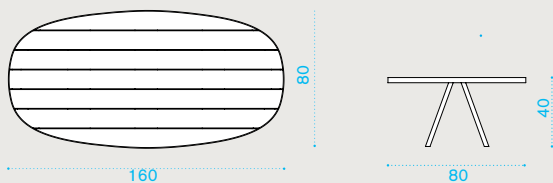

with slate grey ceramic stone top **ESTCTD_LN**
with dove grey ceramic stone top **ESTCTD_LG**

Kg → 9

Round coffee table Ø 56

with pickled teak top **ESTCTD_T5**

Kg → 8

Oval coffee table 160x80

with pickled teak top **ESTCOD_T5**