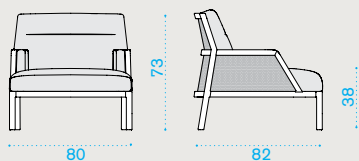

Kg → 35

Lounge armchair

natural teak **GLPLT1R1**
 pickled teak **GLPLT5R2**
 cushions, seat+back **GLCUPL**___

Kg → 28

XL sofa

natural teak **GLD3T1R1**
 pickled teak **GLD3T5R2**
 cushions, seat+back **GLCUDI**___