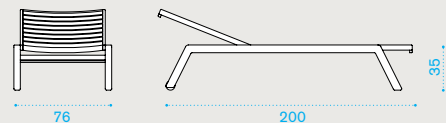

teak **COTPRM1T1**
 pickled teak **COTPRM1T5**

→ 105 → 10-12

XL rectangular dining table 300x110

teak **COTPRM2T1**
 pickled teak **COTPRM2T5**

→ 108 → 10

Sun lounger

teak **COLET1**
 pickled teak **COLET5**
 mattress **COCULEA__**