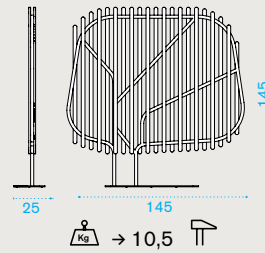

Shield 145x145

CTSCM2D44T1