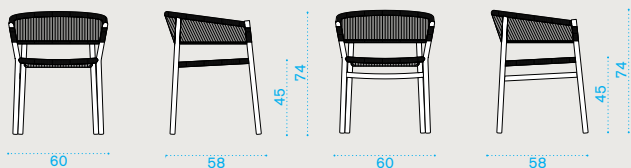

teak **KIPLT1RCS**
pickled teak **KIPLT5RCD**

Square coffee table 65x65 **NEW**

teak **KITCQT1**
pickled teak **KITCQT5**

Dining armchair stainless steel

KIPDS00RCG

Dining armchair teak

teak **KIPDT1RCS**
pickled teak **KIPDT5RCD**