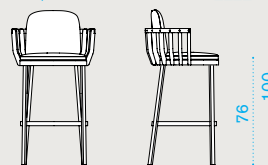

Barstool **NEW**

pickled teak [SWSGD__T5](#)
natural teak [SWSGD__T1](#)
cushions, seat+back [SWCUPD_____](#)