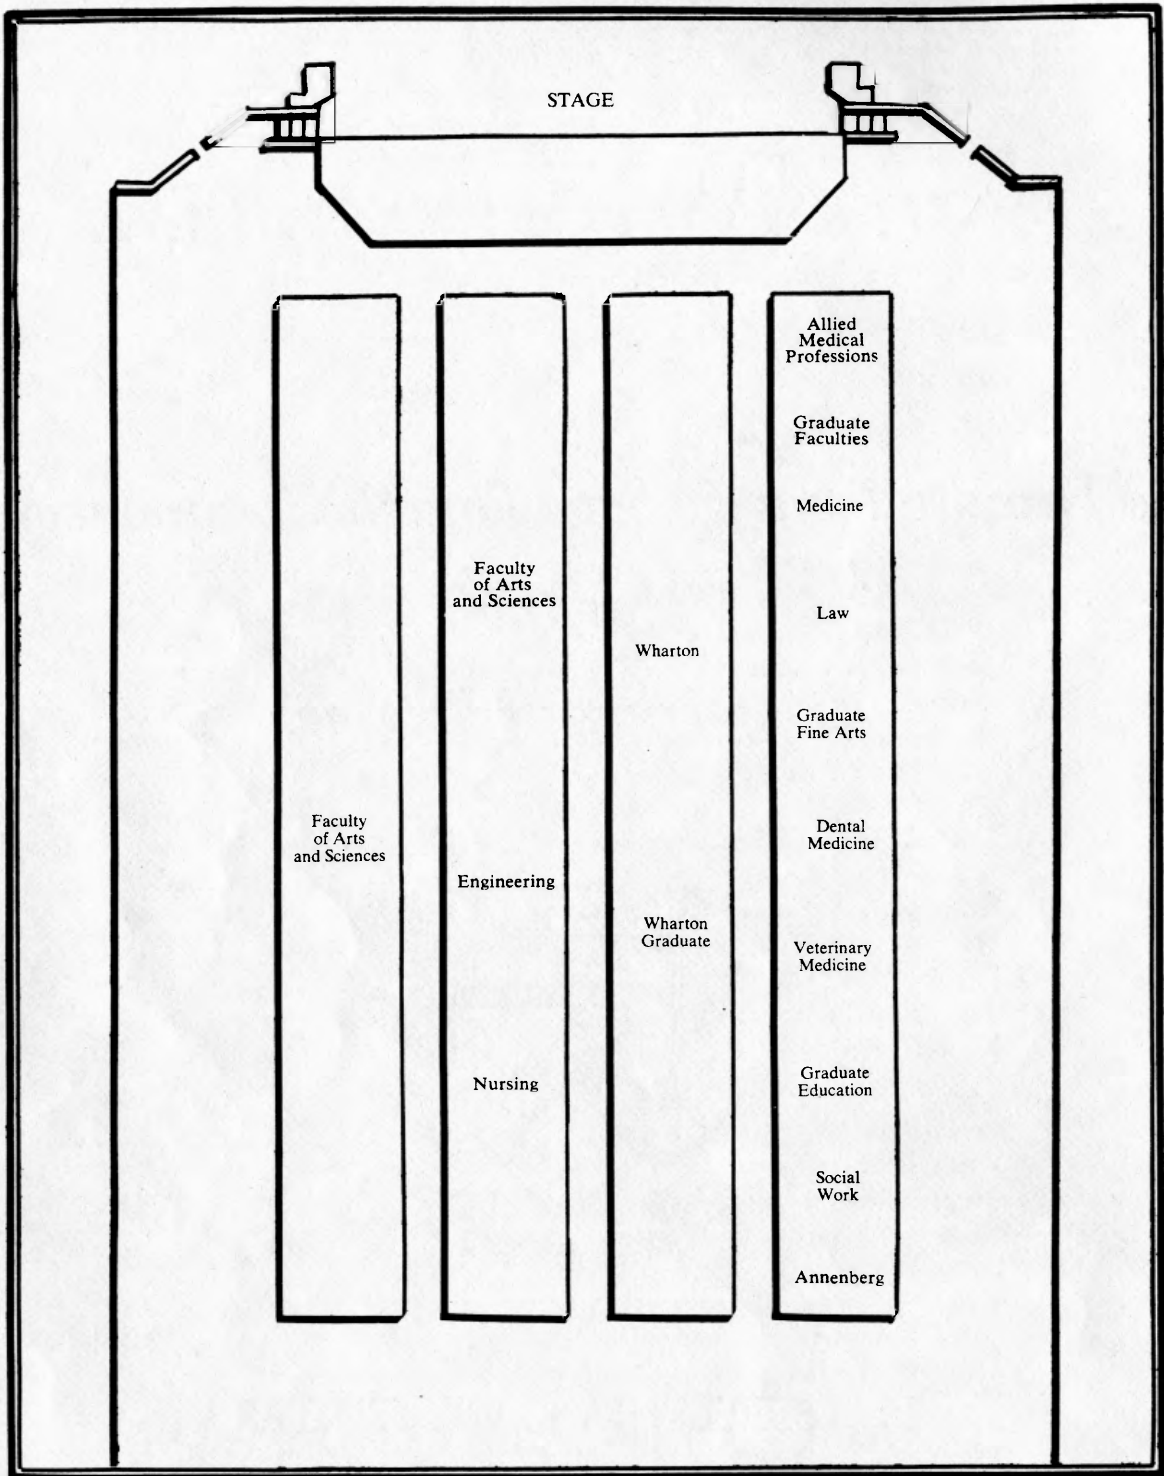

*UNIVERSITY of PENNSYLVANIA*

*Two Hundred and Twenty-Fourth Commencement  
for the  
Conferring of Degrees*

PHILADELPHIA CIVIC CENTER  
CONVENTION HALL

*Monday, May 19, 1980*

*10:00 A.M.*

Guests will find this diagram helpful in locating the approximate seating of the degree candidates. The seating roughly corresponds to the order by school in which the candidates for degrees are presented, beginning at top left with the Faculty of Arts and Sciences. The actual sequence is shown